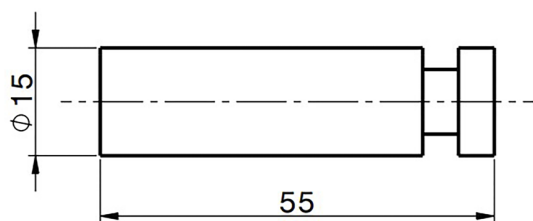

## Single hook XION\_XI090711

MODEL **XI090711**

Single hook,Inox AISI 304

AVAILABLE FINISHINGS

**D1** D1 Brushed Inox

CHARACTERISTICS

2024-10-18