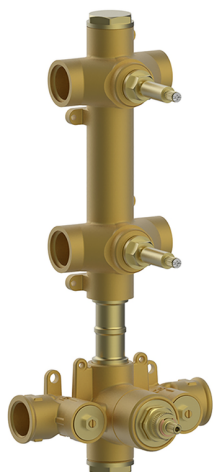

## Cover Part for 2 Function Concealed Thermo Valve WAVE\_WE01V200

MODEL **WE01V200**

Cover Part for 2 Function Concealed Thermo Valve, for item ZA01V200

### Thermostatic

The Cisal thermostatic is your personal water manager, helping you to handle, control and save water and energy.

## 2 Function Concealed Thermostatic Valve CONCEALED\_ZA01V200

MODEL **ZA01V200**

2 Function Concealed Thermostatic Valve

AVAILABLE FINISHINGS

 **04** 04 Without finishing

CHARACTERISTICS

Concealed **1**  
 Cartridge Spare Parts **23.51A.HF**  
**HF Thermostatic Valve**

### Thermostatic

The Cisal thermostatic is your personal water manager, helping you to handle, control and save water and energy.

2026-05-15