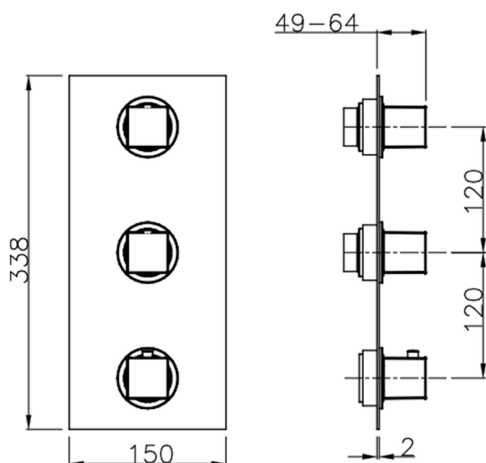

Cover Part for 2 Function Concealed Thermo Valve WAVE_WE01V200

MODEL **WE01V200**

Cover Part for 2 Function Concealed Thermo Valve, for item ZA01V200

AVAILABLE FINISHINGS

-  **21** 21 Chrome
-  **2F** 2F Brushed Nickel
-  **2Q** 2Q Black Titanium

2 Function Concealed Thermostatic Valve CONCEALED_ZA01V200

MODEL **ZA01V200**

2 Function Concealed Thermostatic Valve

AVAILABLE FINISHINGS

04 04 Without finishing

CHARACTERISTICS

Concealed **1**
 Cartridge Spare Parts **23.51A.HF**
HF Thermostatic Valve