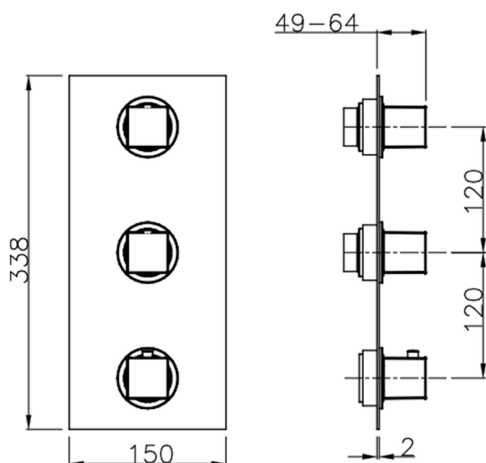

## Cover Part for 2 Function Concealed Thermo Valve WAVE\_WE01V200

MODEL **WE01V200**

Cover Part for 2 Function Concealed Thermo Valve, for item ZA01V200