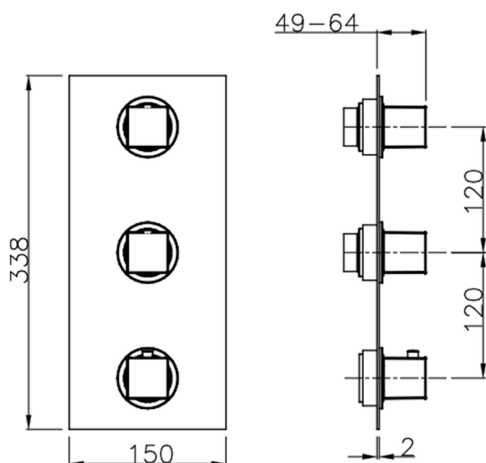

Cover Part for 2 Function Concealed Thermo Valve WAVE_WE01V200

MODEL **WE01V200**

Cover Part for 2 Function Concealed Thermo Valve, for item ZA01V200

AVAILABLE FINISHINGS

-  **21** 21 Chrome
-  **2F** 2F Brushed Nickel
-  **2Q** 2Q Black Titanium

2 Function Concealed Thermostatic Valve CONCEALED_ZA01V200

MODEL **ZA01V200**

2 Function Concealed Thermostatic Valve

AVAILABLE FINISHINGS

 **04** 04 Without finishing

CHARACTERISTICS

Concealed **1**
 Cartridge Spare Parts **23.51A.HF**
HF Thermostatic Valve