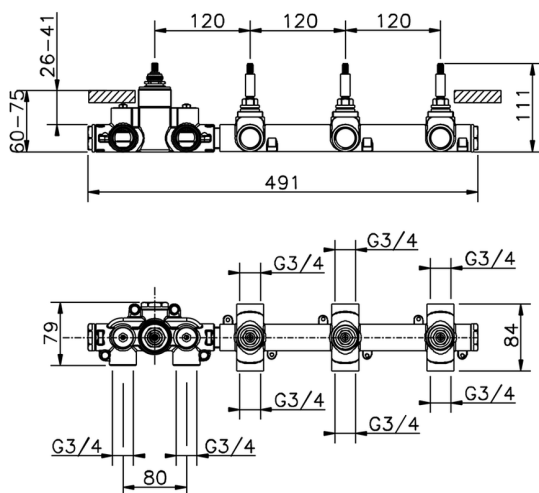

## 3 Function Concealed Thermostatic Built-in Part CONCEALED\_ZA01R300

MODEL **ZA01R300**

3 Function Concealed Thermostatic Built-in Part

AVAILABLE FINISHINGS

CHARACTERISTICS

Concealed **1**  
 Cartridge Spare Parts **23.51A.HF**  
**HF Thermostatic Valve**