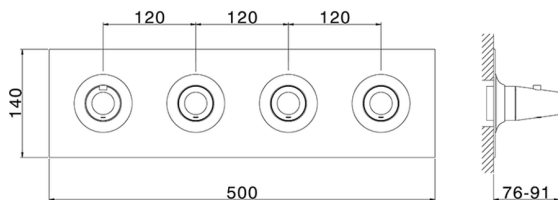

Cover Part for 3 Function Concealed Thermo. Valve VITA_VI01R300

MODEL **VI01R300**

Cover Part for 3 Function Concealed Thermo.Valve,for item ZA01R300

AVAILABLE FINISHINGS

-  **21** 21 Chrome
-  **2Q** 2Q Black Titanium
-  **40** 40 Matt Black
-  **4Q** 4Q Matt White

3 Function Concealed Thermostatic Built-in Part CONCEALED_ZA01R300

MODEL **ZA01R300**

3 Function Concealed Thermostatic Built-in Part

AVAILABLE FINISHINGS

CHARACTERISTICS

Concealed **1**
 Cartridge Spare Parts **23.51A.HF**