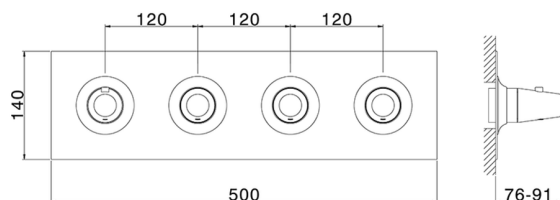

Cover Part for 3 Function Concealed Thermo. Valve VITA_VI01R300

MODEL **VI01R300**

Cover Part for 3 Function Concealed Thermo.Valve,for item ZA01R300

AVAILABLE FINISHINGS

-  **21** 21 Chrome
-  **2Q** 2Q Black Titanium
-  **40** 40 Matt Black
-  **4Q** 4Q Matt White

3 Function Concealed Thermostatic Built-in Part CONCEALED_ZA01R300

MODEL **ZA01R300**

3 Function Concealed Thermostatic Built-in Part

AVAILABLE FINISHINGS

CHARACTERISTICS

Concealed **1**
 Cartridge Spare Parts **23.51A.HF**