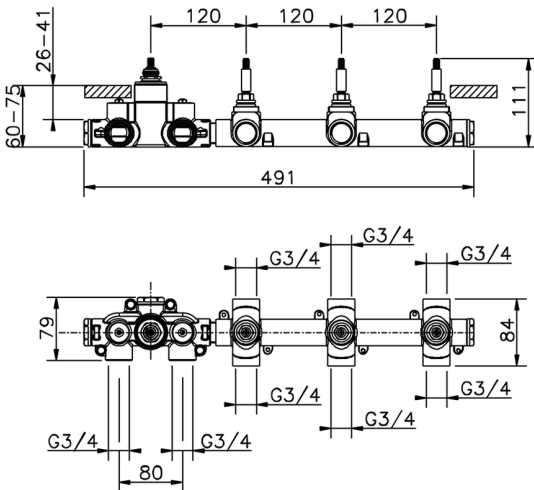

Thermostatic

The Cisal thermostatic is your personal water manager, helping you to handle, control and save water and energy.

2026-04-24