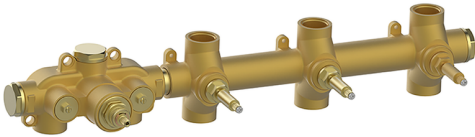

Cover Part for 3 Function Concealed Thermo. Valve VITA_VI01R300

MODEL **VI01R300**

Cover Part for 3 Function Concealed Thermo.Valve,for item ZA01R300

AVAILABLE FINISHINGS

-  **21** 21 Chrome
-  **2Q** 2Q Black Titanium
-  **40** 40 Matt Black
-  **4Q** 4Q Matt White

CHARACTERISTICS

Installation **Concealed**
 Required concealed parts **ZA01R300**

Thermostatic

The Cisal thermostatic is your personal water manager, helping you to handle, control and save water and energy.

3 Function Concealed Thermostatic Built-in Part CONCEALED_ZA01R300

MODEL **ZA01R300**

3 Function Concealed Thermostatic Built-in Part

AVAILABLE FINISHINGS

CHARACTERISTICS

Concealed **1**
 Cartridge Spare Parts **23.51A.HF**