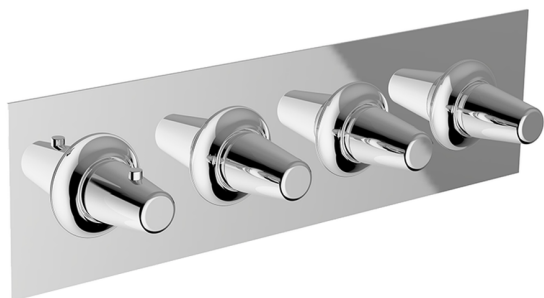

## Cover Part for 3 Function Concealed Thermo. Valve VITA\_VI01R300

MODEL **VI01R300**

Cover Part for 3 Function Concealed Thermo.Valve,for item ZA01R300

### CHARACTERISTICS

Installation **Concealed**  
 Required concealed parts **ZA01R300**

## 3 Function Concealed Thermostatic Built-in Part CONCEALED\_ZA01R300

MODEL **ZA01R300**

3 Function Concealed Thermostatic Built-in Part

AVAILABLE FINISHINGS

CHARACTERISTICS

Concealed **1**  
 Cartridge Spare Parts **23.51A.HF**  
**HF Thermostatic Valve**