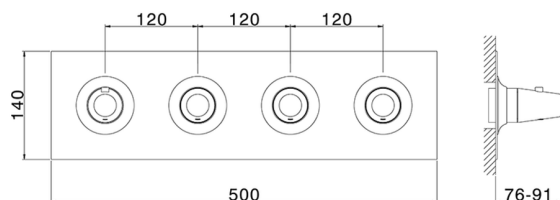

Cover Part for 3 Function Concealed Thermo. Valve VITA_VI01R300

MODEL **VI01R300**

Cover Part for 3 Function Concealed Thermo.Valve,for item ZA01R300

AVAILABLE FINISHINGS

- **21** 21 Chrome
- **2Q** 2Q Black Titanium
- **40** 40 Matt Black
- **4Q** 4Q Matt White

CHARACTERISTICS

Installation **Concealed**
Required concealed parts **ZA01R300**

Thermostatic

The Cisal thermostatic is your personal water manager, helping you to handle, control and save water and energy.