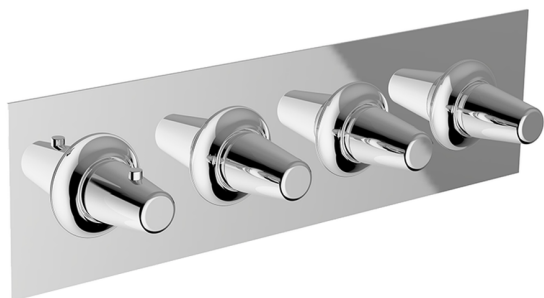

Cover Part for 3 Function Concealed Thermo. Valve VITA_VI01R300

MODEL **VI01R300**

Cover Part for 3 Function Concealed Thermo.Valve,for item ZA01R300

AVAILABLE FINISHINGS

-  **21** 21 Chrome
-  **2Q** 2Q Black Titanium
-  **40** 40 Matt Black
-  **4Q** 4Q Matt White

CHARACTERISTICS

Installation **Concealed**
 Required concealed parts **ZA01R300**

Thermostatic

The Cisal thermostatic is your personal water manager, helping you to handle, control and save water and energy.

3 Function Concealed Thermostatic Built-in Part CONCEALED_ZA01R300

MODEL **ZA01R300**

3 Function Concealed Thermostatic Built-in Part

AVAILABLE FINISHINGS

CHARACTERISTICS

Concealed **1**
 Cartridge Spare Parts **23.51A.HF**