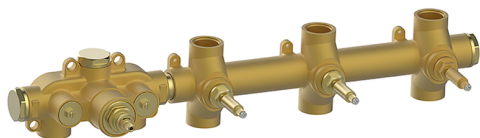

Cover Part for 3 Function Concealed Thermo. Valve VITA_VI01R300

MODEL **VI01R300**

Cover Part for 3 Function Concealed Thermo.Valve,for item ZA01R300

AVAILABLE FINISHINGS

-  **21** 21 Chrome
-  **2Q** 2Q Black Titanium
-  **40** 40 Matt Black
-  **4Q** 4Q Matt White

CHARACTERISTICS

Installation **Concealed**
 Required concealed parts **ZA01R300**

Thermostatic

The Cisal thermostatic is your personal water manager, helping you to handle, control and save water and energy.

3 Function Concealed Thermostatic Built-in Part CONCEALED_ZA01R300

MODEL **ZA01R300**

3 Function Concealed Thermostatic Built-in Part

AVAILABLE FINISHINGS

CHARACTERISTICS

Concealed **1**
 Cartridge Spare Parts **23.51A.HF**
HF Thermostatic Valve