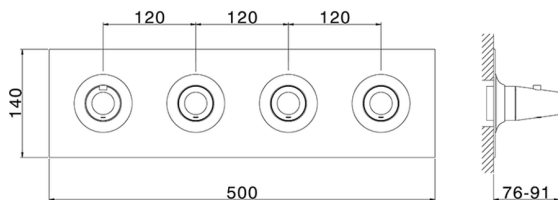

Cover Part for 3 Function Concealed Thermo. Valve VITA_VI01R300

MODEL **VI01R300**

Cover Part for 3 Function Concealed Thermo.Valve,for item ZA01R300

AVAILABLE FINISHINGS

-  **21** 21 Chrome
-  **2Q** 2Q Black Titanium
-  **40** 40 Matt Black
-  **4Q** 4Q Matt White

3 Function Concealed Thermostatic Built-in Part CONCEALED_ZA01R300

MODEL **ZA01R300**

3 Function Concealed Thermostatic Built-in Part

AVAILABLE FINISHINGS

CHARACTERISTICS

Concealed **1**
 Cartridge Spare Parts **23.51A.HF**
HF Thermostatic Valve