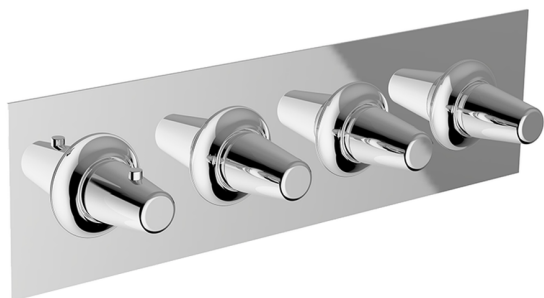

Cover Part for 3 Function Concealed Thermo. Valve VITA_VI01R300

MODEL **VI01R300**

Cover Part for 3 Function Concealed Thermo.Valve,for item ZA01R300

AVAILABLE FINISHINGS

-  **21** 21 Chrome
-  **2Q** 2Q Black Titanium
-  **40** 40 Matt Black
-  **4Q** 4Q Matt White

CHARACTERISTICS

Installation **Concealed**
 Required concealed parts **ZA01R300**

Thermostatic

The Cisal thermostatic is your personal water manager, helping you to handle, control and save water and energy.

3 Function Concealed Thermostatic Built-in Part CONCEALED_ZA01R300

MODEL **ZA01R300**

3 Function Concealed Thermostatic Built-in Part

AVAILABLE FINISHINGS

CHARACTERISTICS

Concealed **1**
 Cartridge Spare Parts **23.51A.HF**
HF Thermostatic Valve