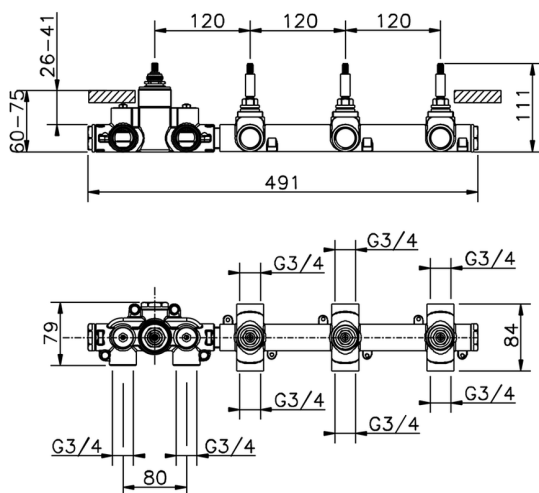

Cover Part for 3 Function Concealed Thermo. Valve VITA_VI01R300

MODEL **VI01R300**

Cover Part for 3 Function Concealed Thermo.Valve,for item ZA01R300

AVAILABLE FINISHINGS

-  **21** 21 Chrome
-  **2Q** 2Q Black Titanium
-  **40** 40 Matt Black
-  **4Q** 4Q Matt White

3 Function Concealed Thermostatic Built-in Part CONCEALED_ZA01R300

MODEL **ZA01R300**

3 Function Concealed Thermostatic Built-in Part

AVAILABLE FINISHINGS

CHARACTERISTICS

Concealed **1**
 Cartridge Spare Parts **23.51A.HF**
HF Thermostatic Valve