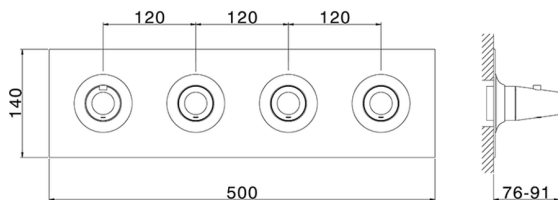

Cover Part for 3 Function Concealed Thermo. Valve VITA_VI01R300

MODEL **VI01R300**

Cover Part for 3 Function Concealed Thermo.Valve,for item ZA01R300

AVAILABLE FINISHINGS

- **21** 21 Chrome
- **2Q** 2Q Black Titanium
- **40** 40 Matt Black
- **4Q** 4Q Matt White

CHARACTERISTICS

Installation **Concealed**
Required concealed parts **ZA01R300**

Thermostatic

The Cisal thermostatic is your personal water manager, helping you to handle, control and save water and energy.