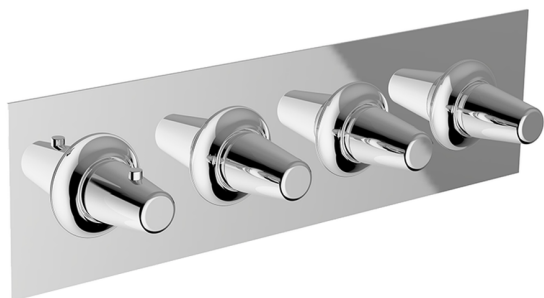

Cover Part for 3 Function Concealed Thermo. Valve VITA_VI01R300

MODEL **VI01R300**

Cover Part for 3 Function Concealed Thermo.Valve,for item ZA01R300

AVAILABLE FINISHINGS

- **21** 21 Chrome
- **2Q** 2Q Black Titanium
- **40** 40 Matt Black
- **4Q** 4Q Matt White

CHARACTERISTICS

Installation **Concealed**
Required concealed parts **ZA01R300**

Thermostatic

The Cisal thermostatic is your personal water manager, helping you to handle, control and save water and energy.