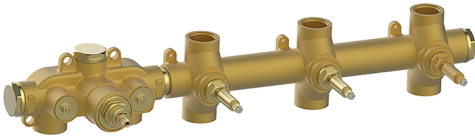

## Cover Part for 3 Function Concealed Thermo. Valve VITA\_VI01R300

MODEL **VI01R300**

Cover Part for 3 Function Concealed Thermo.Valve,for item ZA01R300

### Thermostatic

The Cisal thermostatic is your personal water manager, helping you to handle, control and save water and energy.

## 3 Function Concealed Thermostatic Built-in Part CONCEALED\_ZA01R300

MODEL **ZA01R300**

3 Function Concealed Thermostatic Built-in Part

AVAILABLE FINISHINGS

CHARACTERISTICS

Concealed **1**  
 Cartridge Spare Parts **23.51A.HF**