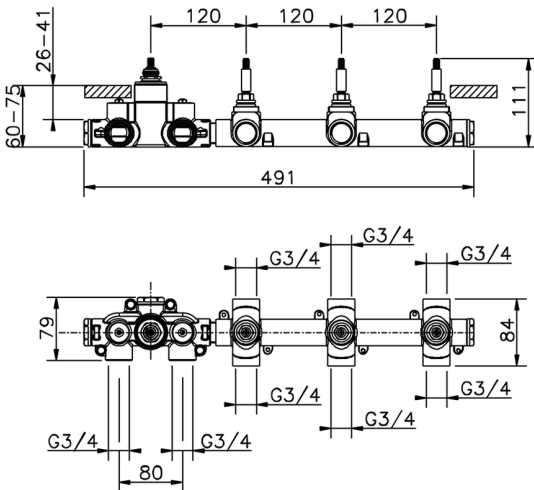

Thermostatic

The Cisal thermostatic is your personal water manager, helping you to handle, control and save water and energy.

2026-04-04