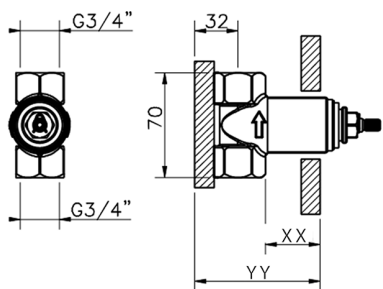

Piastra/Plate/Plaque/Platte/Placa  
 2-3mm: XX 31-46 YY 80-95  
 10mm: XX 25-40 YY 76-91

## 3/4 Stopvalve concealed part CONCEALED\_ZA003330

MODEL **ZA003330**

3/4" Stopvalve concealed part, opening counterclockwise

AVAILABLE FINISHINGS

**04** 04 Without finishing

CHARACTERISTICS

Concealed **1**

Piastra/Plate/Plaque/Platte/Placa

2-3mm: XX 31-46 YY 80-95

10mm: XX 25-40 YY 76-91

2026-04-24