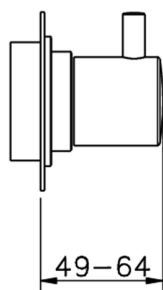

## Stopvalve exposed part NUOVA LESS\_LN003310

MODEL **LN003310**

Stopvalve exposed part, without concealed part, for item ZA003330-ZA003340

## 1/2 Stopvalve concealed part CONCEALED\_ZA003340

MODEL **ZA003340**

1/2" Stopvalve concealed part, opening counterclockwise

AVAILABLE FINISHINGS

**04** 04 Without finishing

CHARACTERISTICS

Concealed **1**

Piastra/Plate/Plaque/Platte/Placa  
 2-3mm: XX 31-46 YY 80-95  
 10mm: XX 25-40 YY 76-91

Piastra/Plate/Plaque/Platte/Placa

2-3mm: XX 31-46 YY 80-95

10mm: XX 25-40 YY 76-91

2026-04-24