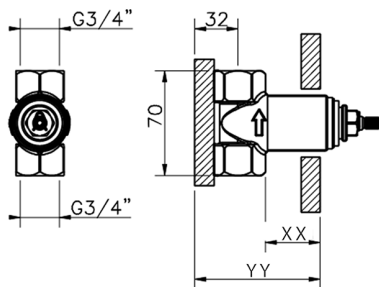

## 1/2 Stopvalve concealed part CONCEALED\_ZA003340

MODEL **ZA003340**

1/2" Stopvalve concealed part, opening counterclockwise

AVAILABLE FINISHINGS

CHARACTERISTICS

Concealed **1**

Piastra/Plate/Plaque/Platte/Placa  
 2-3mm: XX 31-46 YY 80-95  
 10mm: XX 25-40 YY 76-91

## 3/4 Stopvalve concealed part CONCEALED\_ZA003330

MODEL **ZA003330**

3/4" Stopvalve concealed part, opening counterclockwise

AVAILABLE FINISHINGS

**04** 04 Without finishing

CHARACTERISTICS

Concealed **1**

Piastra/Plate/Plaque/Platte/Placa

2-3mm: XX 31-46 YY 80-95

10mm: XX 25-40 YY 76-91

2026-05-15