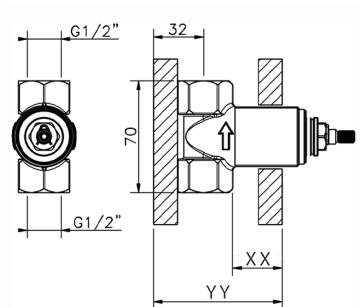

Stopvalve exposed part NUOVA LESS_LN003310

MODEL **LN003310**

Stopvalve exposed part, without concealed part, for item ZA003330-ZA003340

AVAILABLE FINISHINGS

-  **21** 21 Chrome
-  **2F** 2F Brushed Nickel
-  **40** 40 Matt Black
-  **4Q** 4Q Matt White

CHARACTERISTICS

Installation **Concealed**
 Required concealed parts **ZA003340**
ZA003330

1/2 Stopvalve concealed part CONCEALED_ZA003340

MODEL **ZA003340**

1/2" Stopvalve concealed part, opening counterclockwise

AVAILABLE FINISHINGS

CHARACTERISTICS

Concealed **1**

Piastra/Plate/Plaque/Platte/Placa
 2-3mm: XX 31-46 YY 80-95
 10mm: XX 25-40 YY 76-91

3/4 Stopvalve concealed part CONCEALED_ZA003330

MODEL **ZA003330**

3/4" Stopvalve concealed part, opening counterclockwise

AVAILABLE FINISHINGS

04 04 Without finishing

CHARACTERISTICS

Concealed **1**

Piastra/Plate/Plaque/Platte/Placa

2-3mm: XX 31-46 YY 80-95

10mm: XX 25-40 YY 76-91

2026-04-04