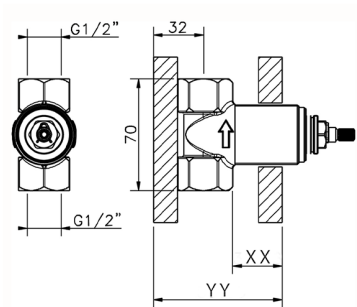

## 1/2 Stopvalve concealed part CONCEALED\_ZA003340

MODEL **ZA003340**

1/2" Stopvalve concealed part, opening counterclockwise

AVAILABLE FINISHINGS

**04** 04 Without finishing

CHARACTERISTICS

Concealed **1**

Piastra/Plate/Plaque/Platte/Placa  
 2-3mm: XX 31-46 YY 80-95  
 10mm: XX 25-40 YY 76-91

## 3/4 Stopvalve concealed part CONCEALED\_ZA003330

MODEL **ZA003330**

3/4" Stopvalve concealed part, opening counterclockwise

AVAILABLE FINISHINGS

**04** 04 Without finishing

CHARACTERISTICS

Concealed **1**

Piastra/Plate/Plaque/Platte/Placa

2-3mm: XX 31-46 YY 80-95

10mm: XX 25-40 YY 76-91

2026-04-24