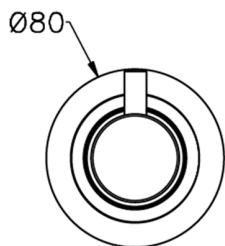

## Stopvalve exposed part NUOVA LESS\_LN003310

MODEL **LN003310**

Stopvalve exposed part, without concealed part, for item ZA003330-ZA003340

## 1/2 Stopvalve concealed part CONCEALED\_ZA003340

MODEL **ZA003340**

1/2" Stopvalve concealed part, opening counterclockwise

AVAILABLE FINISHINGS

**04** 04 Without finishing

CHARACTERISTICS

Concealed **1**

Piastra/Plate/Plaque/Platte/Placa  
 2-3mm: XX 31-46 YY 80-95  
 10mm: XX 25-40 YY 76-91

Piastra/Plate/Plaque/Platte/Placa

2-3mm: XX 31-46 YY 80-95

10mm: XX 25-40 YY 76-91

2026-04-24