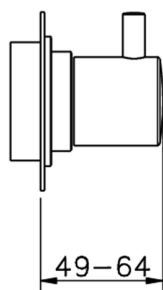

Stopvalve exposed part NUOVA LESS_LN003310

MODEL **LN003310**

Stopvalve exposed part, without concealed part, for item ZA003330-ZA003340

AVAILABLE FINISHINGS

-  **21** 21 Chrome
-  **2F** 2F Brushed Nickel
-  **40** 40 Matt Black
-  **4Q** 4Q Matt White

CHARACTERISTICS

Installation **Concealed**
 Required concealed parts **ZA003340**
ZA003330

1/2 Stopvalve concealed part CONCEALED_ZA003340

MODEL **ZA003340**

1/2" Stopvalve concealed part, opening counterclockwise

AVAILABLE FINISHINGS

CHARACTERISTICS

Concealed **1**

Piastra/Plate/Plaque/Platte/Placa
 2-3mm: XX 31-46 YY 80-95
 10mm: XX 25-40 YY 76-91

3/4 Stopvalve concealed part CONCEALED_ZA003330

MODEL **ZA003330**

3/4" Stopvalve concealed part, opening counterclockwise

AVAILABLE FINISHINGS

04 04 Without finishing

CHARACTERISTICS

Concealed **1**

Piastra/Plate/Plaque/Platte/Placa

2-3mm: XX 31-46 YY 80-95

10mm: XX 25-40 YY 76-91

2026-04-04