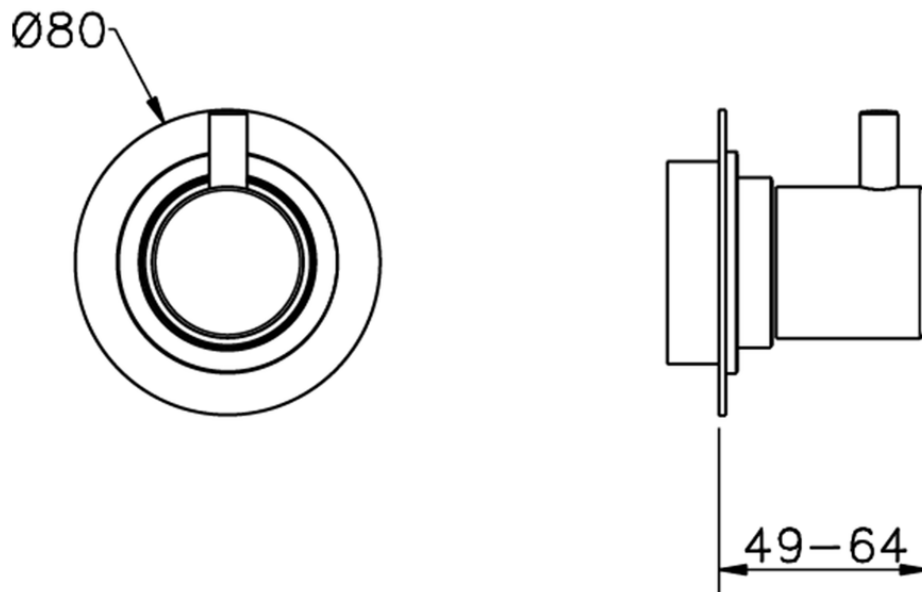

Stopvalve exposed part NUOVA LESS_LN003310

LN003310

<https://en.cisal.it/stopvalve-exposed-part-nuova-less-ln003310>

Piastra/Plate/Plaque/Platte/Placa
 2-3mm: XX 31-46 YY 80-95
 10mm: XX 25-40 YY 76-91

ZA003340

<https://en.cisal.it/1-2-stopvalve-concealed-part-concealed-za003340>

Piastra/Plate/Plaque/Platte/Placa
 2-3mm: XX 31-46 YY 80-95
 10mm: XX 25-40 YY 76-91

ZA003330

<https://en.cisal.it/3-4-stopvalve-concealed-part-concealed-za003330>