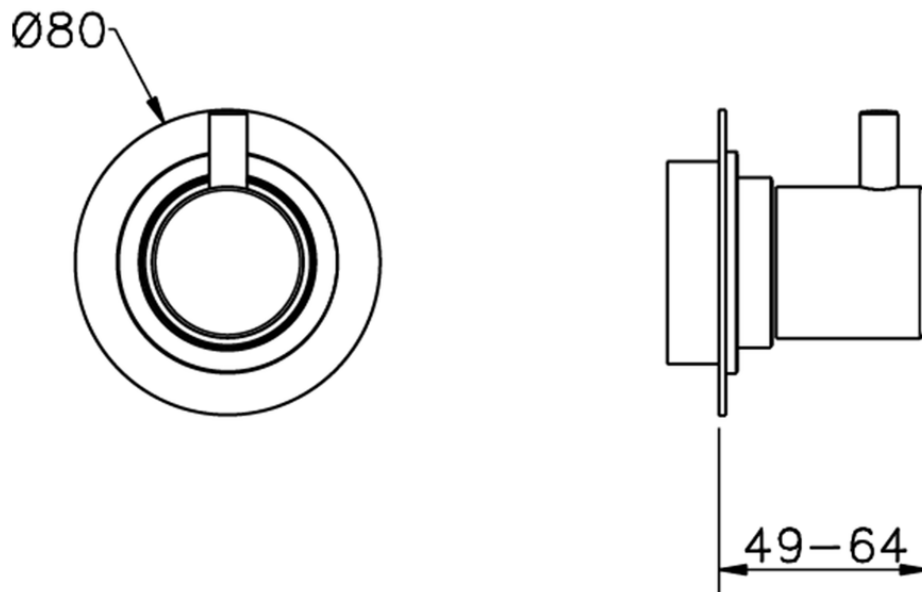

## Stopvalve exposed part NUOVA LESS\_LN003310

LN003310

<https://en.cisal.it/stopvalve-exposed-part-nuova-less-ln003310>

Piastra/Plate/Plaque/Platte/Placa  
 2-3mm: XX 31-46 YY 80-95  
 10mm: XX 25-40 YY 76-91

ZA003340

<https://en.cisal.it/1-2-stopvalve-concealed-part-concealed-za003340>

Piastra/Plate/Plaque/Platte/Placa  
 2-3mm: XX 31-46 YY 80-95  
 10mm: XX 25-40 YY 76-91