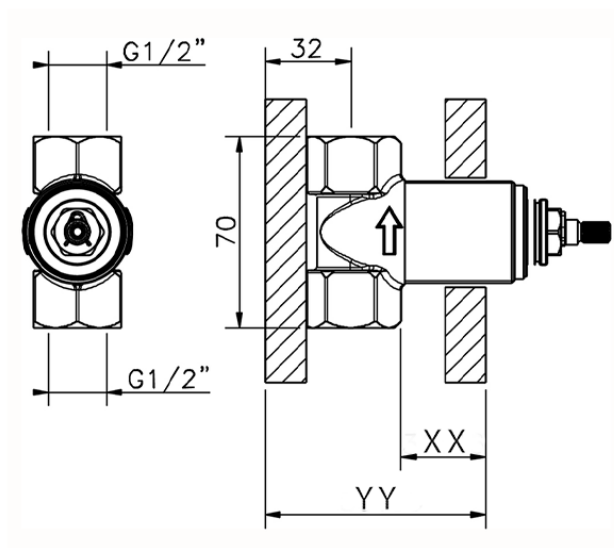

Stopvalve exposed part NUOVA LESS_LN003310

LN003310

<https://en.cisal.it/stopvalve-exposed-part-nuova-less-ln003310>

Piastra/Plate/Plaque/Platte/Placa
 2-3mm: XX 31-46 YY 80-95
 10mm: XX 25-40 YY 76-91

ZA003340

<https://en.cisal.it/1-2-stopvalve-concealed-part-concealed-za003340>

Piastra/Plate/Plaque/Platte/Placa
 2-3mm: XX 31-46 YY 80-95
 10mm: XX 25-40 YY 76-91

ZA003330

<https://en.cisal.it/3-4-stopvalve-concealed-part-concealed-za003330>