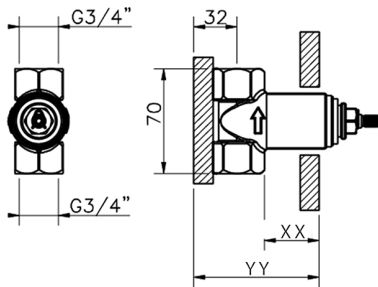

CHARACTERISTICS

Installation **Concealed**
 Required concealed parts **ZA003340**
ZA003330

1/2 Stopvalve concealed part CONCEALED_ZA003340

MODEL **ZA003340**

1/2" Stopvalve concealed part, opening counterclockwise

AVAILABLE FINISHINGS

CHARACTERISTICS

Concealed **1**

Piastra/Plate/Plaque/Platte/Placa
 2-3mm: XX 31-46 YY 80-95
 10mm: XX 25-40 YY 76-91

3/4 Stopvalve concealed part CONCEALED_ZA003330

MODEL **ZA003330**

3/4" Stopvalve concealed part, opening counterclockwise

AVAILABLE FINISHINGS

04 04 Without finishing

CHARACTERISTICS

Concealed **1**

Piastra/Plate/Plaque/Platte/Placa

2-3mm: XX 31-46 YY 80-95

10mm: XX 25-40 YY 76-91

2026-04-04