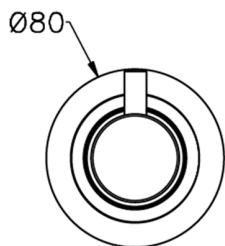

Stopvalve exposed part NUOVA LESS_LN003310

MODEL **LN003310**

Stopvalve exposed part, without concealed part, for item ZA003330-ZA003340

AVAILABLE FINISHINGS

-  **21** 21 Chrome
-  **2F** 2F Brushed Nickel
-  **40** 40 Matt Black
-  **4Q** 4Q Matt White

CHARACTERISTICS

Installation **Concealed**
 Required concealed parts **ZA003340**
ZA003330

1/2 Stopvalve concealed part CONCEALED_ZA003340

MODEL **ZA003340**

1/2" Stopvalve concealed part, opening counterclockwise

AVAILABLE FINISHINGS

CHARACTERISTICS

Concealed **1**

Piastra/Plate/Plaque/Platte/Placa
 2-3mm: XX 31-46 YY 80-95
 10mm: XX 25-40 YY 76-91

3/4 Stopvalve concealed part CONCEALED_ZA003330

MODEL **ZA003330**

3/4" Stopvalve concealed part, opening counterclockwise

AVAILABLE FINISHINGS

04 04 Without finishing

CHARACTERISTICS

Concealed **1**

Piastra/Plate/Plaque/Platte/Placa

2-3mm: XX 31-46 YY 80-95

10mm: XX 25-40 YY 76-91

2026-04-04