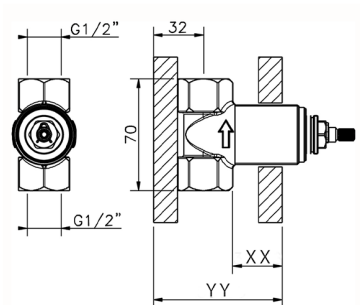

Stopvalve exposed part NUOVA LESS_LN003310

MODEL **LN003310**

Stopvalve exposed part, without concealed part, for item ZA003330-ZA003340

AVAILABLE FINISHINGS

-  **21** 21 Chrome
-  **2F** 2F Brushed Nickel
-  **40** 40 Matt Black
-  **4Q** 4Q Matt White

CHARACTERISTICS

Installation **Concealed**
 Required concealed parts **ZA003340**
ZA003330

1/2 Stopvalve concealed part CONCEALED_ZA003340

MODEL **ZA003340**

1/2" Stopvalve concealed part, opening counterclockwise

AVAILABLE FINISHINGS

CHARACTERISTICS

Concealed **1**

Piastra/Plate/Plaque/Platte/Placa
 2-3mm: XX 31-46 YY 80-95
 10mm: XX 25-40 YY 76-91

3/4 Stopvalve concealed part CONCEALED_ZA003330

MODEL **ZA003330**

3/4" Stopvalve concealed part, opening counterclockwise

AVAILABLE FINISHINGS

04 04 Without finishing

CHARACTERISTICS

Concealed **1**

Piastra/Plate/Plaque/Platte/Placa

2-3mm: XX 31-46 YY 80-95

10mm: XX 25-40 YY 76-91

2026-04-04