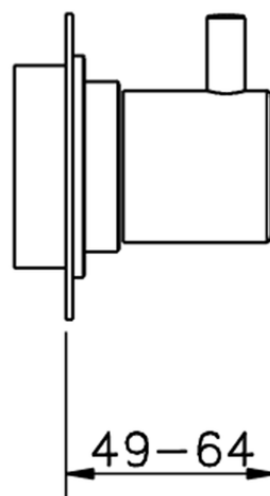

## Stopvalve exposed part NUOVA LESS\_LN003310

LN003310

<https://en.cisal.it/stopvalve-exposed-part-nuova-less-ln003310>

Piastra/Plate/Plaque/Platte/Placa  
 2-3mm: XX 31-46 YY 80-95  
 10mm: XX 25-40 YY 76-91

ZA003340

<https://en.cisal.it/1-2-stopvalve-concealed-part-concealed-za003340>

Piastra/Plate/Plaque/Platte/Placa

2-3mm: XX 31-46 YY 80-95

10mm: XX 25-40 YY 76-91

ZA003330

<https://en.cisal.it/3-4-stopvalve-concealed-part-concealed-za003330>