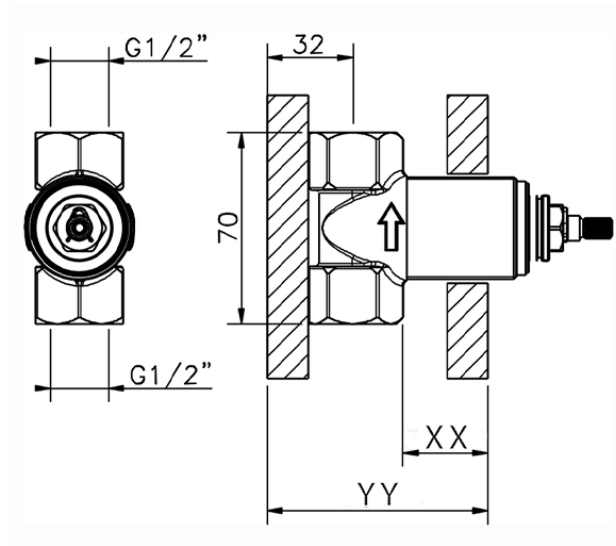

Stopvalve exposed part NUOVA LESS_LN003310

LN003310

<https://en.cisal.it/stopvalve-exposed-part-nuova-less-ln003310>

Piastra/Plate/Plaque/Platte/Placa
2-3mm: XX 31-46 YY 80-95
10mm: XX 25-40 YY 76-91

ZA003340

<https://en.cisal.it/1-2-stopvalve-concealed-part-concealed-za003340>

Piastra/Plate/Plaque/Platte/Placa
 2-3mm: XX 31-46 YY 80-95
 10mm: XX 25-40 YY 76-91