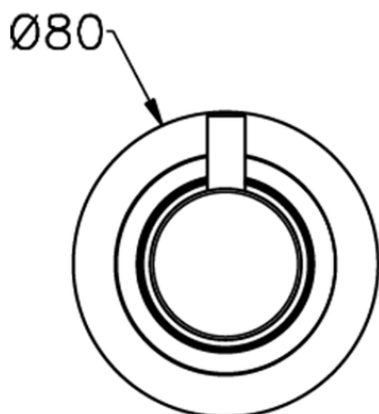

## Stopvalve exposed part NUOVA LESS\_LN003310

LN003310

<https://en.cisal.it/stopvalve-exposed-part-nuova-less-ln003310>

Piastra/Plate/Plaque/Platte/Placa  
 2-3mm: XX 31-46 YY 80-95  
 10mm: XX 25-40 YY 76-91

ZA003340

<https://en.cisal.it/1-2-stopvalve-concealed-part-concealed-za003340>

Piastra/Plate/Plaque/Platte/Placa

2-3mm: XX 31-46 YY 80-95

10mm: XX 25-40 YY 76-91

ZA003330

<https://en.cisal.it/3-4-stopvalve-concealed-part-concealed-za003330>