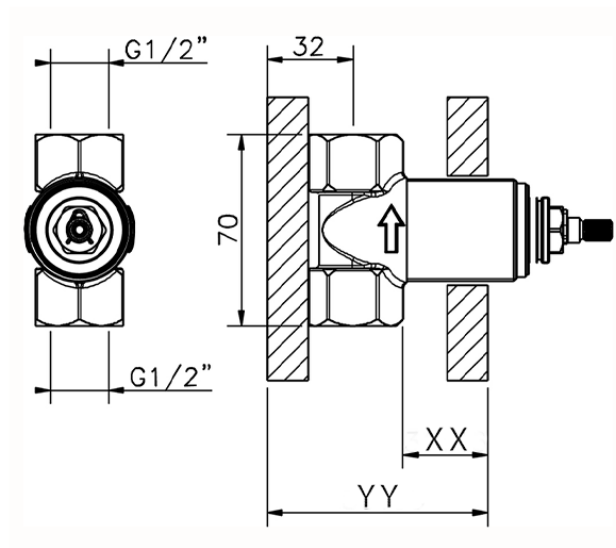

Stopvalve exposed part NUOVA LESS_LN003310

LN003310

<https://en.cisal.it/stopvalve-exposed-part-nuova-less-ln003310>

Piastra/Plate/Plaque/Platte/Placa
 2-3mm: XX 31-46 YY 80-95
 10mm: XX 25-40 YY 76-91

ZA003340

<https://en.cisal.it/1-2-stopvalve-concealed-part-concealed-za003340>

Piastra/Plate/Plaque/Platte/Placa

2-3mm: XX 31-46 YY 80-95

10mm: XX 25-40 YY 76-91

ZA003330

<https://en.cisal.it/3-4-stopvalve-concealed-part-concealed-za003330>