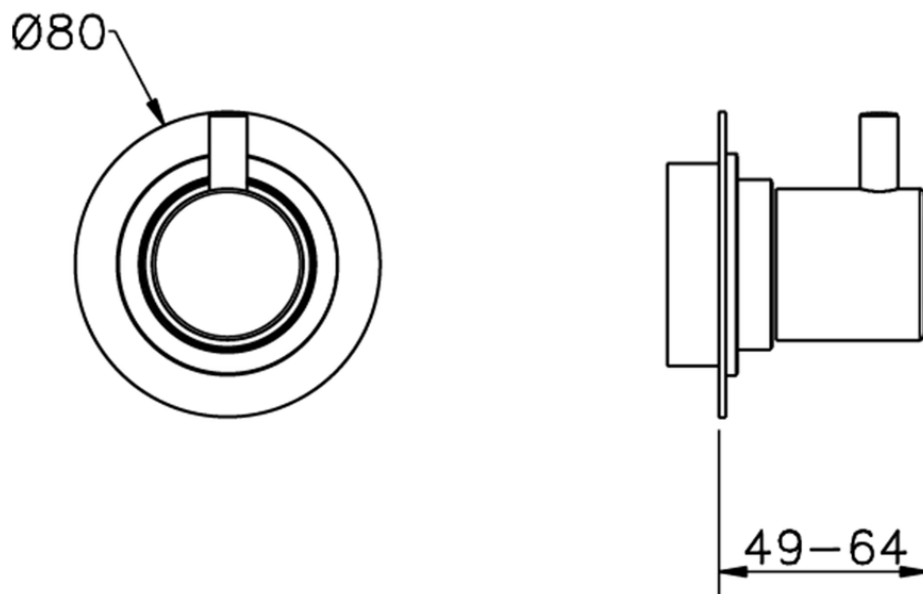

Stopvalve exposed part NUOVA LESS_LN003310

LN003310

<https://en.cisal.it/stopvalve-exposed-part-nuova-less-ln003310>

Piastra/Plate/Plaque/Platte/Placa
 2-3mm: XX 31-46 YY 80-95
 10mm: XX 25-40 YY 76-91

ZA003340

<https://en.cisal.it/1-2-stopvalve-concealed-part-concealed-za003340>

Piastra/Plate/Plaque/Platte/Placa
 2-3mm: XX 31-46 YY 80-95
 10mm: XX 25-40 YY 76-91