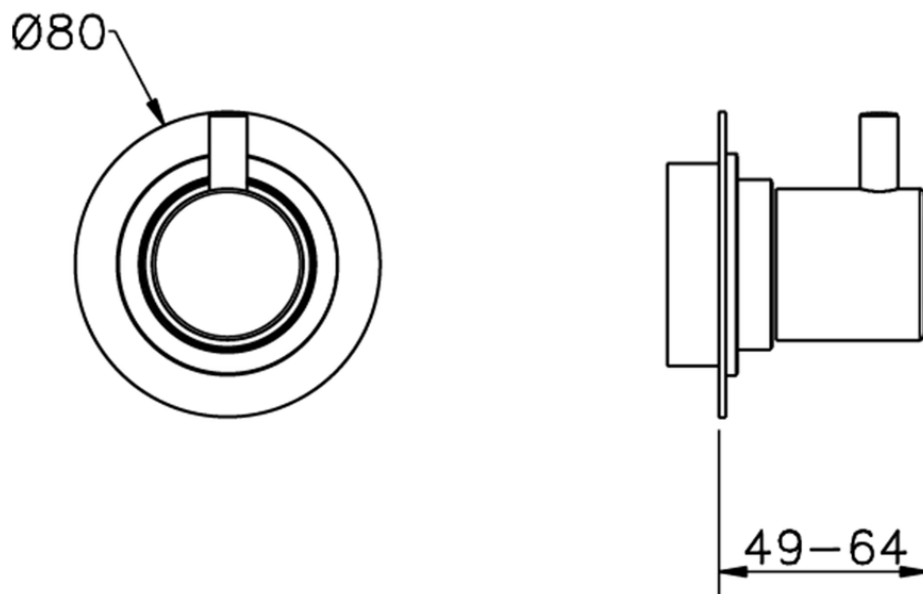

Stopvalve exposed part NUOVA LESS_LN003310

LN003310

<https://en.cisal.it/stopvalve-exposed-part-nuova-less-ln003310>

Piastra/Plate/Plaque/Platte/Placa
2-3mm: XX 31-46 YY 80-95
10mm: XX 25-40 YY 76-91

ZA003340

<https://en.cisal.it/1-2-stopvalve-concealed-part-concealed-za003340>

Piastra/Plate/Plaque/Platte/Placa
 2-3mm: XX 31-46 YY 80-95
 10mm: XX 25-40 YY 76-91