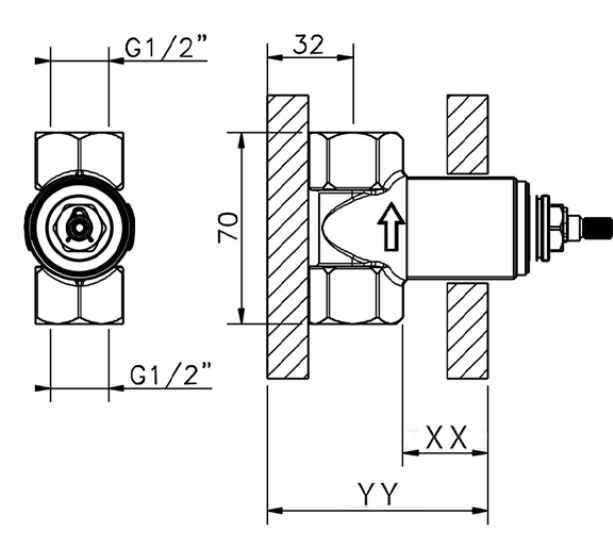

## Stopvalve exposed part NUOVA LESS\_LN003310

LN003310

<https://en.cisal.it/stopvalve-exposed-part-nuova-less-ln003310>

Piastra/Plate/Plaque/Platte/Placa  
 2-3mm: XX 31-46 YY 80-95  
 10mm: XX 25-40 YY 76-91

ZA003340

<https://en.cisal.it/1-2-stopvalve-concealed-part-concealed-za003340>

Piastra/Plate/Plaque/Platte/Placa

2-3mm: XX 31-46 YY 80-95

10mm: XX 25-40 YY 76-91

ZA003330

<https://en.cisal.it/3-4-stopvalve-concealed-part-concealed-za003330>