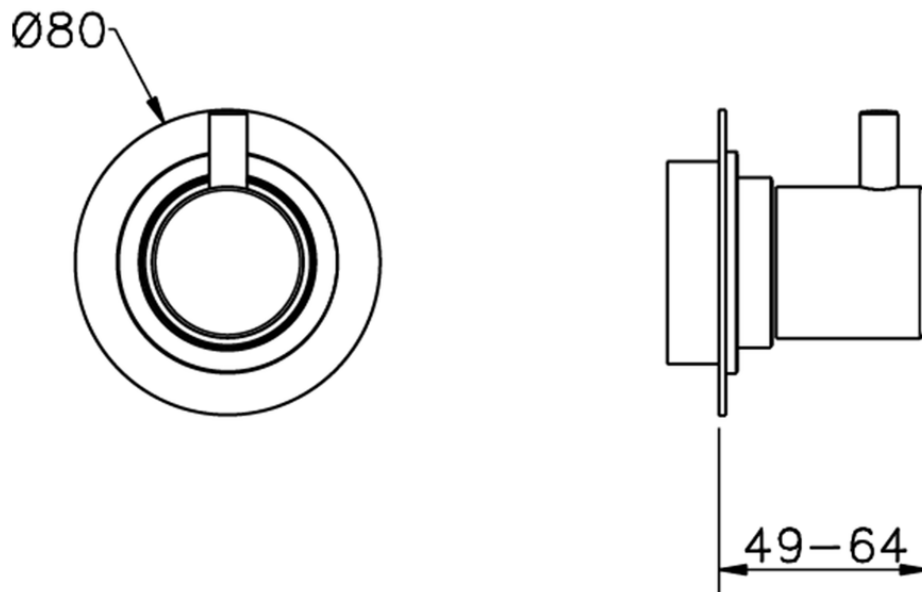

Stopvalve exposed part NUOVA LESS_LN003310

LN003310

<https://en.cisal.it/stopvalve-exposed-part-nuova-less-ln003310>

Piastra/Plate/Plaque/Platte/Placa
 2-3mm: XX 31-46 YY 80-95
 10mm: XX 25-40 YY 76-91

ZA003340

<https://en.cisal.it/1-2-stopvalve-concealed-part-concealed-za003340>

Piastra/Plate/Plaque/Platte/Placa

2-3mm: XX 31-46 YY 80-95

10mm: XX 25-40 YY 76-91

ZA003330

<https://en.cisal.it/3-4-stopvalve-concealed-part-concealed-za003330>