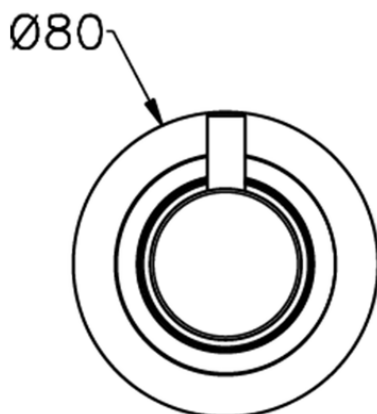

Stopvalve exposed part NUOVA LESS_LN003310

LN003310

<https://en.cisal.it/stopvalve-exposed-part-nuova-less-ln003310>

Piastra/Plate/Plaque/Platte/Placa
 2-3mm: XX 31-46 YY 80-95
 10mm: XX 25-40 YY 76-91

ZA003340

<https://en.cisal.it/1-2-stopvalve-concealed-part-concealed-za003340>

Piastra/Plate/Plaque/Platte/Placa

2-3mm: XX 31-46 YY 80-95

10mm: XX 25-40 YY 76-91

ZA003330

<https://en.cisal.it/3-4-stopvalve-concealed-part-concealed-za003330>