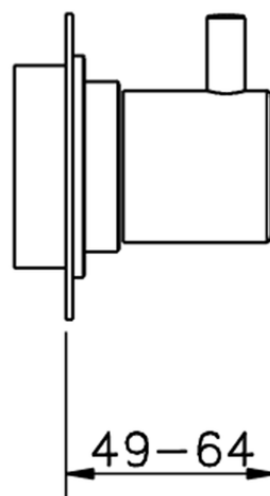

Stopvalve exposed part NUOVA LESS_LN003310

LN003310

<https://en.cisal.it/stopvalve-exposed-part-nuova-less-ln003310>

Piastra/Plate/Plaque/Platte/Placa
 2-3mm: XX 31-46 YY 80-95
 10mm: XX 25-40 YY 76-91

ZA003340

<https://en.cisal.it/1-2-stopvalve-concealed-part-concealed-za003340>

Piastra/Plate/Plaque/Platte/Placa

2-3mm: XX 31-46 YY 80-95

10mm: XX 25-40 YY 76-91

ZA003330

<https://en.cisal.it/3-4-stopvalve-concealed-part-concealed-za003330>