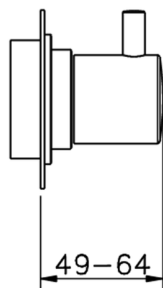

AVAILABLE FINISHINGS

- **21** 21 Chrome
- **2F** 2F Brushed Nickel
- **40** 40 Matt Black
- **4Q** 4Q Matt White

CHARACTERISTICS

Installation **Concealed**
Required concealed parts **ZA003340**
ZA003330