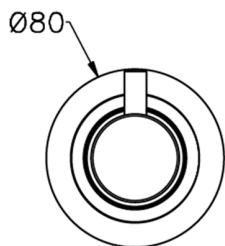

AVAILABLE FINISHINGS

- **21** 21 Chrome
- **2F** 2F Brushed Nickel
- **40** 40 Matt Black
- **4Q** 4Q Matt White

CHARACTERISTICS

Installation **Concealed**
Required concealed parts **ZA003340**
ZA003330