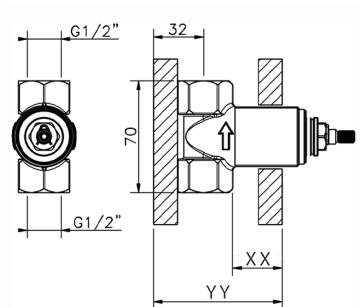

## 1/2 Stopvalve concealed part CONCEALED\_ZA003340

MODEL **ZA003340**

1/2" Stopvalve concealed part, opening counterclockwise

AVAILABLE FINISHINGS

CHARACTERISTICS

Concealed **1**

Piastra/Plate/Plaque/Platte/Placa  
 2-3mm: XX 31-46 YY 80-95  
 10mm: XX 25-40 YY 76-91

## 3/4 Stopvalve concealed part CONCEALED\_ZA003330

MODEL **ZA003330**

3/4" Stopvalve concealed part, opening counterclockwise

AVAILABLE FINISHINGS

**04** 04 Without finishing

CHARACTERISTICS

Concealed **1**

Piastra/Plate/Plaque/Platte/Placa

2-3mm: XX 31-46 YY 80-95

10mm: XX 25-40 YY 76-91

2026-04-26