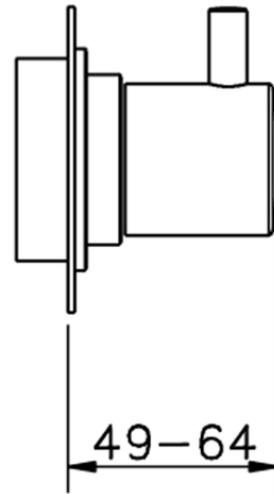

Stopvalve exposed part NUOVA LESS_LN003310

LN003310

<https://en.cisal.it/stopvalve-exposed-part-nuova-less-ln003310>

Piastra/Plate/Plaque/Platte/Placa
 2-3mm: XX 31-46 YY 80-95
 10mm: XX 25-40 YY 76-91

ZA003340

<https://en.cisal.it/1-2-stopvalve-concealed-part-concealed-za003340>

Piastra/Plate/Plaque/Platte/Placa

2-3mm: XX 31-46 YY 80-95

10mm: XX 25-40 YY 76-91

ZA003330

<https://en.cisal.it/3-4-stopvalve-concealed-part-concealed-za003330>