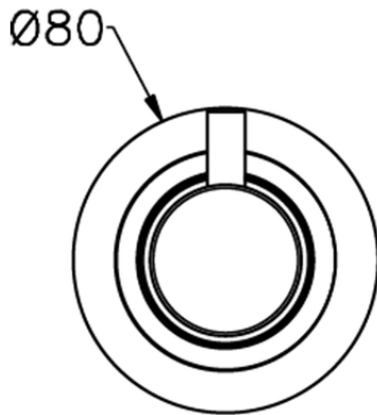

Stopvalve exposed part NUOVA LESS_LN003310

LN003310

<https://en.cisal.it/stopvalve-exposed-part-nuova-less-ln003310>

Piastra/Plate/Plaque/Platte/Placa
 2-3mm: XX 31-46 YY 80-95
 10mm: XX 25-40 YY 76-91

ZA003340

<https://en.cisal.it/1-2-stopvalve-concealed-part-concealed-za003340>

Piastra/Plate/Plaque/Platte/Placa

2-3mm: XX 31-46 YY 80-95

10mm: XX 25-40 YY 76-91

ZA003330

<https://en.cisal.it/3-4-stopvalve-concealed-part-concealed-za003330>