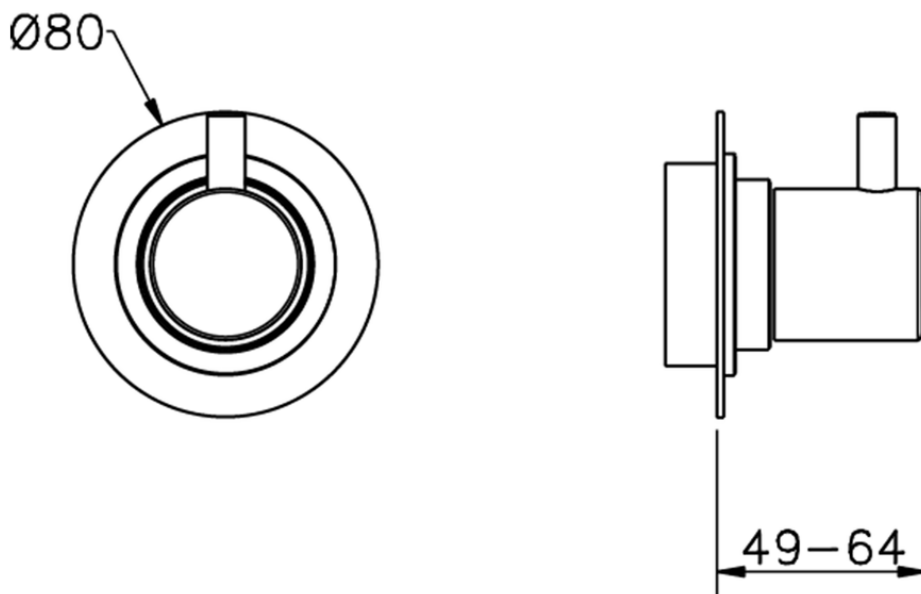

## Stopvalve exposed part NUOVA LESS\_LN003310

LN003310

<https://en.cisal.it/stopvalve-exposed-part-nuova-less-ln003310>

Piastra/Plate/Plaque/Platte/Placa  
 2-3mm: XX 31-46 YY 80-95  
 10mm: XX 25-40 YY 76-91

ZA003340

<https://en.cisal.it/1-2-stopvalve-concealed-part-concealed-za003340>

Piastra/Plate/Plaque/Platte/Placa  
 2-3mm: XX 31-46 YY 80-95  
 10mm: XX 25-40 YY 76-91