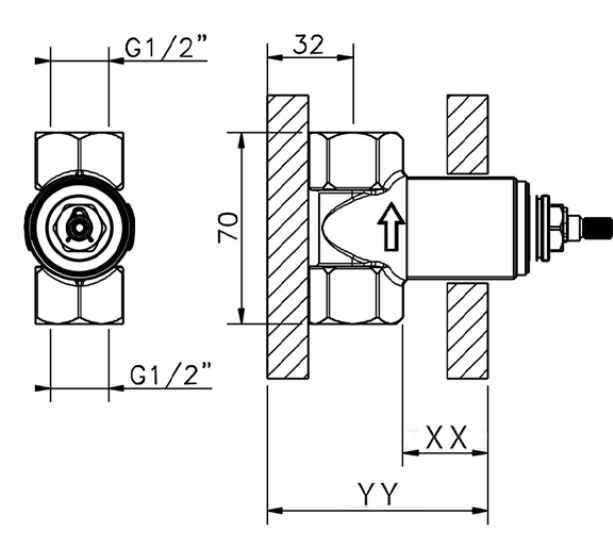

## Stopvalve exposed part NUOVA LESS\_LN003310

LN003310

<https://en.cisal.it/stopvalve-exposed-part-nuova-less-ln003310>

Piastra/Plate/Plaque/Platte/Placa  
 2-3mm: XX 31-46 YY 80-95  
 10mm: XX 25-40 YY 76-91

ZA003340

<https://en.cisal.it/1-2-stopvalve-concealed-part-concealed-za003340>

Piastra/Plate/Plaque/Platte/Placa  
 2-3mm: XX 31-46 YY 80-95  
 10mm: XX 25-40 YY 76-91