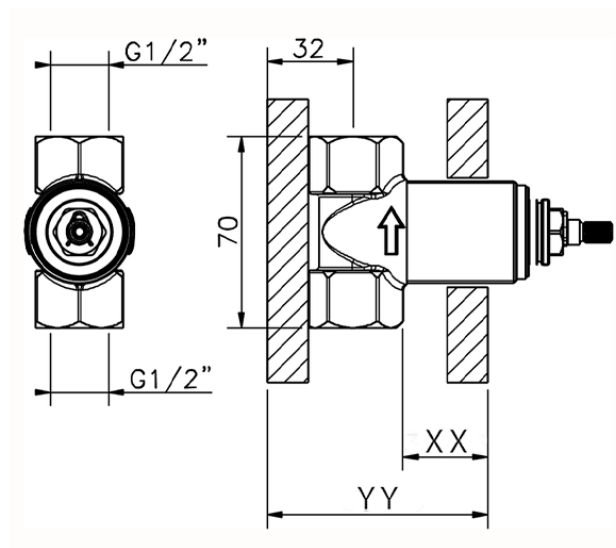

Stopvalve exposed part NUOVA LESS_LN003310

LN003310

<https://en.cisal.it/stopvalve-exposed-part-nuova-less-ln003310>

Piastra/Plate/Plaque/Platte/Placa
 2-3mm: XX 31-46 YY 80-95
 10mm: XX 25-40 YY 76-91

ZA003340

<https://en.cisal.it/1-2-stopvalve-concealed-part-concealed-za003340>

Piastra/Plate/Plaque/Platte/Placa

2-3mm: XX 31-46 YY 80-95

10mm: XX 25-40 YY 76-91

ZA003330

<https://en.cisal.it/3-4-stopvalve-concealed-part-concealed-za003330>