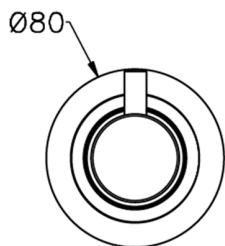

Stopvalve exposed part NUOVA LESS_LN003310

MODEL **LN003310**

Stopvalve exposed part, without concealed part, for item ZA003330-ZA003340

AVAILABLE FINISHINGS

-  **21** 21 Chrome
-  **2F** 2F Brushed Nickel
-  **40** 40 Matt Black
-  **4Q** 4Q Matt White

CHARACTERISTICS

Installation **Concealed**
 Required concealed parts **ZA003340**
ZA003330

1/2 Stopvalve concealed part CONCEALED_ZA003340

MODEL **ZA003340**

1/2" Stopvalve concealed part, opening counterclockwise

AVAILABLE FINISHINGS

CHARACTERISTICS

Concealed **1**

Piastra/Plate/Plaque/Platte/Placa
 2-3mm: XX 31-46 YY 80-95
 10mm: XX 25-40 YY 76-91

3/4 Stopvalve concealed part CONCEALED_ZA003330

MODEL **ZA003330**

3/4" Stopvalve concealed part, opening counterclockwise

AVAILABLE FINISHINGS

04 04 Without finishing

CHARACTERISTICS

Concealed **1**

Piastra/Plate/Plaque/Platte/Placa

2-3mm: XX 31-46 YY 80-95

10mm: XX 25-40 YY 76-91

2026-06-25