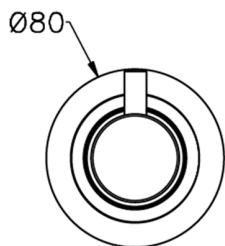

Stopvalve exposed part NUOVA LESS_LN003310

MODEL **LN003310**

Stopvalve exposed part, without concealed part, for item ZA003330-ZA003340

AVAILABLE FINISHINGS

-  **21** 21 Chrome
-  **2F** 2F Brushed Nickel
-  **40** 40 Matt Black
-  **4Q** 4Q Matt White

CHARACTERISTICS

Installation **Concealed**
 Required concealed parts **ZA003340**
ZA003330

1/2 Stopvalve concealed part CONCEALED_ZA003340

MODEL **ZA003340**

1/2" Stopvalve concealed part, opening counterclockwise

AVAILABLE FINISHINGS

CHARACTERISTICS

Concealed **1**

Piastra/Plate/Plaque/Platte/Placa
 2-3mm: XX 31-46 YY 80-95
 10mm: XX 25-40 YY 76-91

3/4 Stopvalve concealed part CONCEALED_ZA003330

MODEL **ZA003330**

3/4" Stopvalve concealed part, opening counterclockwise

AVAILABLE FINISHINGS

04 04 Without finishing

CHARACTERISTICS

Concealed **1**

Piastra/Plate/Plaque/Platte/Placa

2-3mm: XX 31-46 YY 80-95

10mm: XX 25-40 YY 76-91

2026-05-15