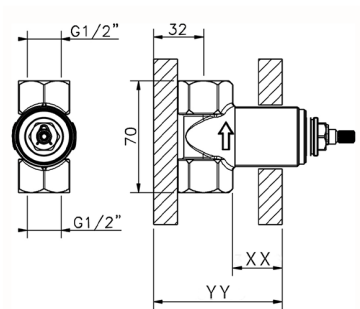

Stopvalve exposed part NUOVA LESS_LN003310

MODEL **LN003310**

Stopvalve exposed part, without concealed part, for item ZA003330-ZA003340

AVAILABLE FINISHINGS

-  **21** 21 Chrome
-  **2F** 2F Brushed Nickel
-  **40** 40 Matt Black
-  **4Q** 4Q Matt White

CHARACTERISTICS

Installation **Concealed**
 Required concealed parts **ZA003340**
ZA003330

1/2 Stopvalve concealed part CONCEALED_ZA003340

MODEL **ZA003340**

1/2" Stopvalve concealed part, opening counterclockwise

AVAILABLE FINISHINGS

CHARACTERISTICS

Concealed **1**

Piastra/Plate/Plaque/Platte/Placa
 2-3mm: XX 31-46 YY 80-95
 10mm: XX 25-40 YY 76-91

3/4 Stopvalve concealed part CONCEALED_ZA003330

MODEL **ZA003330**

3/4" Stopvalve concealed part, opening counterclockwise

AVAILABLE FINISHINGS

04 04 Without finishing

CHARACTERISTICS

Concealed **1**

Piastra/Plate/Plaque/Platte/Placa

2-3mm: XX 31-46 YY 80-95

10mm: XX 25-40 YY 76-91

2026-06-04