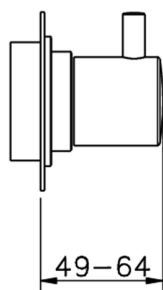

Stopvalve exposed part NUOVA LESS_LN003310

MODEL **LN003310**

Stopvalve exposed part, without concealed part, for item ZA003330-ZA003340

AVAILABLE FINISHINGS

-  **21** 21 Chrome
-  **2F** 2F Brushed Nickel
-  **40** 40 Matt Black
-  **4Q** 4Q Matt White

CHARACTERISTICS

Installation **Concealed**
 Required concealed parts **ZA003340**
ZA003330

1/2 Stopvalve concealed part CONCEALED_ZA003340

MODEL **ZA003340**

1/2" Stopvalve concealed part, opening counterclockwise

AVAILABLE FINISHINGS

CHARACTERISTICS

Concealed **1**

Piastra/Plate/Plaque/Platte/Placa
 2-3mm: XX 31-46 YY 80-95
 10mm: XX 25-40 YY 76-91

3/4 Stopvalve concealed part CONCEALED_ZA003330

MODEL **ZA003330**

3/4" Stopvalve concealed part, opening counterclockwise

AVAILABLE FINISHINGS

04 04 Without finishing

CHARACTERISTICS

Concealed **1**

Piastra/Plate/Plaque/Platte/Placa

2-3mm: XX 31-46 YY 80-95

10mm: XX 25-40 YY 76-91

2026-06-04