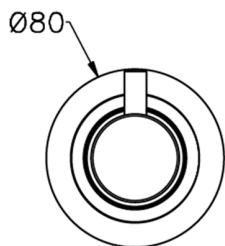

Stopvalve exposed part NUOVA LESS_LN003310

MODEL **LN003310**

Stopvalve exposed part, without concealed part, for item ZA003330-ZA003340

AVAILABLE FINISHINGS

-  **21** 21 Chrome
-  **2F** 2F Brushed Nickel
-  **40** 40 Matt Black
-  **4Q** 4Q Matt White

CHARACTERISTICS

Installation **Concealed**
 Required concealed parts **ZA003340**
ZA003330

1/2 Stopvalve concealed part CONCEALED_ZA003340

MODEL **ZA003340**

1/2" Stopvalve concealed part, opening counterclockwise

AVAILABLE FINISHINGS

 **04** 04 Without finishing

CHARACTERISTICS

Concealed **1**

Piastra/Plate/Plaque/Platte/Placa
 2-3mm: XX 31-46 YY 80-95
 10mm: XX 25-40 YY 76-91

3/4 Stopvalve concealed part CONCEALED_ZA003330

MODEL **ZA003330**

3/4" Stopvalve concealed part, opening counterclockwise

AVAILABLE FINISHINGS

04 04 Without finishing

CHARACTERISTICS

Concealed **1**

Piastra/Plate/Plaque/Platte/Placa

2-3mm: XX 31-46 YY 80-95