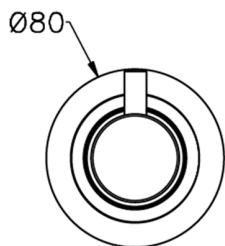

Stopvalve exposed part NUOVA LESS_LN003310

MODEL **LN003310**

Stopvalve exposed part, without concealed part, for item ZA003330-ZA003340

AVAILABLE FINISHINGS

-  **21** 21 Chrome
-  **2F** 2F Brushed Nickel
-  **40** 40 Matt Black
-  **4Q** 4Q Matt White

CHARACTERISTICS

Installation **Concealed**
 Required concealed parts **ZA003340**
ZA003330

1/2 Stopvalve concealed part CONCEALED_ZA003340

MODEL **ZA003340**

1/2" Stopvalve concealed part, opening counterclockwise

AVAILABLE FINISHINGS

CHARACTERISTICS

Concealed **1**

Piastra/Plate/Plaque/Platte/Placa
 2-3mm: XX 31-46 YY 80-95
 10mm: XX 25-40 YY 76-91

3/4 Stopvalve concealed part CONCEALED_ZA003330

MODEL **ZA003330**

3/4" Stopvalve concealed part, opening counterclockwise

AVAILABLE FINISHINGS

04 04 Without finishing

CHARACTERISTICS

Concealed **1**

Piastra/Plate/Plaque/Platte/Placa

2-3mm: XX 31-46 YY 80-95

10mm: XX 25-40 YY 76-91

2026-06-04