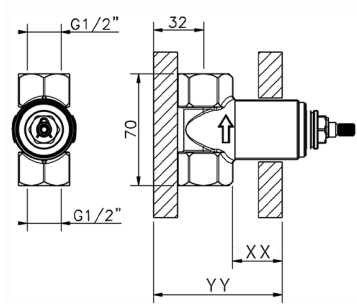

Stopvalve exposed part NUOVA LESS_LN003310

MODEL **LN003310**

Stopvalve exposed part, without concealed part, for item ZA003330-ZA003340

AVAILABLE FINISHINGS

-  **21** 21 Chrome
-  **2F** 2F Brushed Nickel
-  **40** 40 Matt Black
-  **4Q** 4Q Matt White

CHARACTERISTICS

Installation **Concealed**
 Required concealed parts **ZA003340**
ZA003330

1/2 Stopvalve concealed part CONCEALED_ZA003340

MODEL **ZA003340**

1/2" Stopvalve concealed part, opening counterclockwise

AVAILABLE FINISHINGS

CHARACTERISTICS

Concealed **1**

Piastra/Plate/Plaque/Platte/Placa
 2-3mm: XX 31-46 YY 80-95
 10mm: XX 25-40 YY 76-91

3/4 Stopvalve concealed part CONCEALED_ZA003330

MODEL **ZA003330**

3/4" Stopvalve concealed part, opening counterclockwise

AVAILABLE FINISHINGS

04 04 Without finishing

CHARACTERISTICS

Concealed **1**

Piastra/Plate/Plaque/Platte/Placa

2-3mm: XX 31-46 YY 80-95

10mm: XX 25-40 YY 76-91

2026-05-15