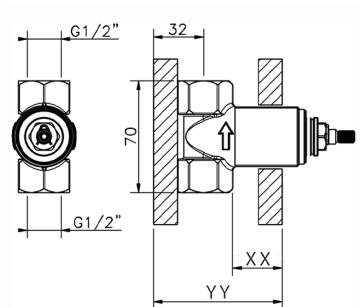

Stopvalve exposed part NUOVA LESS_LN003310

MODEL **LN003310**

Stopvalve exposed part, without concealed part, for item ZA003330-ZA003340

AVAILABLE FINISHINGS

-  **21** 21 Chrome
-  **2F** 2F Brushed Nickel
-  **40** 40 Matt Black
-  **4Q** 4Q Matt White

CHARACTERISTICS

Installation **Concealed**
 Required concealed parts **ZA003340**
ZA003330

1/2 Stopvalve concealed part CONCEALED_ZA003340

MODEL **ZA003340**

1/2" Stopvalve concealed part, opening counterclockwise

AVAILABLE FINISHINGS

CHARACTERISTICS

Concealed **1**

Piastra/Plate/Plaque/Platte/Placa
 2-3mm: XX 31-46 YY 80-95
 10mm: XX 25-40 YY 76-91

3/4 Stopvalve concealed part CONCEALED_ZA003330

MODEL **ZA003330**

3/4" Stopvalve concealed part, opening counterclockwise

AVAILABLE FINISHINGS

04 04 Without finishing

CHARACTERISTICS

Concealed **1**

Piastra/Plate/Plaque/Platte/Placa

2-3mm: XX 31-46 YY 80-95

10mm: XX 25-40 YY 76-91

2026-06-25