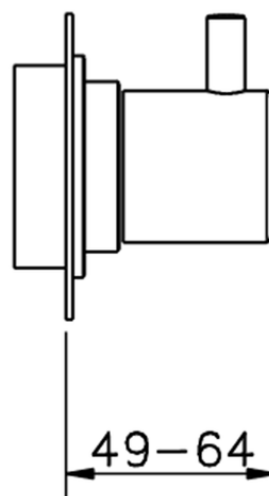

## Stopvalve exposed part NUOVA LESS\_LN003310

LN003310

<https://en.cisal.it/stopvalve-exposed-part-nuova-less-ln003310>

Piastra/Plate/Plaque/Platte/Placa  
 2-3mm: XX 31-46 YY 80-95  
 10mm: XX 25-40 YY 76-91

ZA003340

<https://en.cisal.it/1-2-stopvalve-concealed-part-concealed-za003340>

## Piastra/Plate/Plaque/Platte/Placa

2-3mm: XX 31-46 YY 80-95

10mm: XX 25-40 YY 76-91