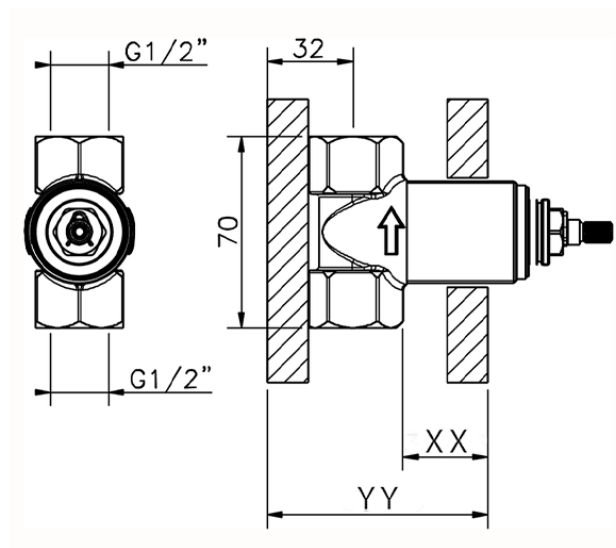

## Stopvalve exposed part NUOVA LESS\_LN003310

LN003310

<https://en.cisal.it/stopvalve-exposed-part-nuova-less-ln003310>

Piastra/Plate/Plaque/Platte/Placa  
 2-3mm: XX 31-46 YY 80-95  
 10mm: XX 25-40 YY 76-91

ZA003340

<https://en.cisal.it/1-2-stopvalve-concealed-part-concealed-za003340>

## Piastra/Plate/Plaque/Platte/Placa

2-3mm: XX 31-46 YY 80-95

10mm: XX 25-40 YY 76-91