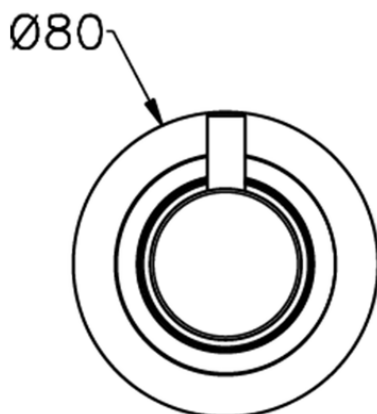

## Stopvalve exposed part NUOVA LESS\_LN003310

LN003310

<https://en.cisal.it/stopvalve-exposed-part-nuova-less-ln003310>

Piastra/Plate/Plaque/Platte/Placa  
 2-3mm: XX 31-46 YY 80-95  
 10mm: XX 25-40 YY 76-91

ZA003340

<https://en.cisal.it/1-2-stopvalve-concealed-part-concealed-za003340>

## Piastra/Plate/Plaque/Platte/Placa

2-3mm: XX 31-46 YY 80-95

10mm: XX 25-40 YY 76-91