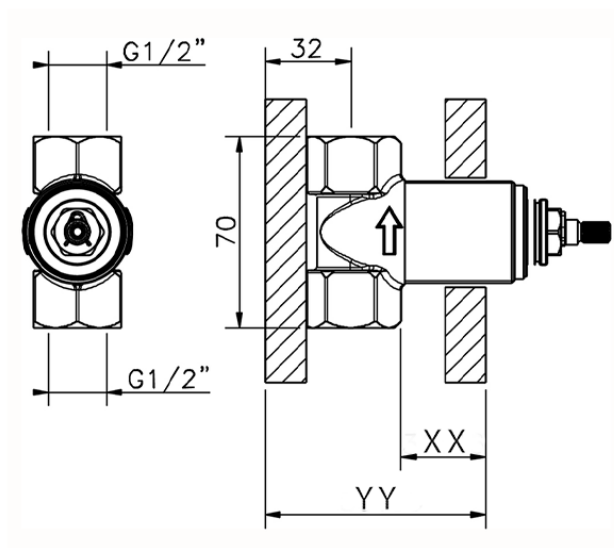

Stopvalve exposed part NUOVA LESS_LN003310

LN003310

<https://en.cisal.it/stopvalve-exposed-part-nuova-less-ln003310>

Piastra/Plate/Plaque/Platte/Placa
 2-3mm: XX 31-46 YY 80-95
 10mm: XX 25-40 YY 76-91

ZA003340

<https://en.cisal.it/1-2-stopvalve-concealed-part-concealed-za003340>

Piastra/Plate/Plaque/Platte/Placa

2-3mm: XX 31-46 YY 80-95

10mm: XX 25-40 YY 76-91