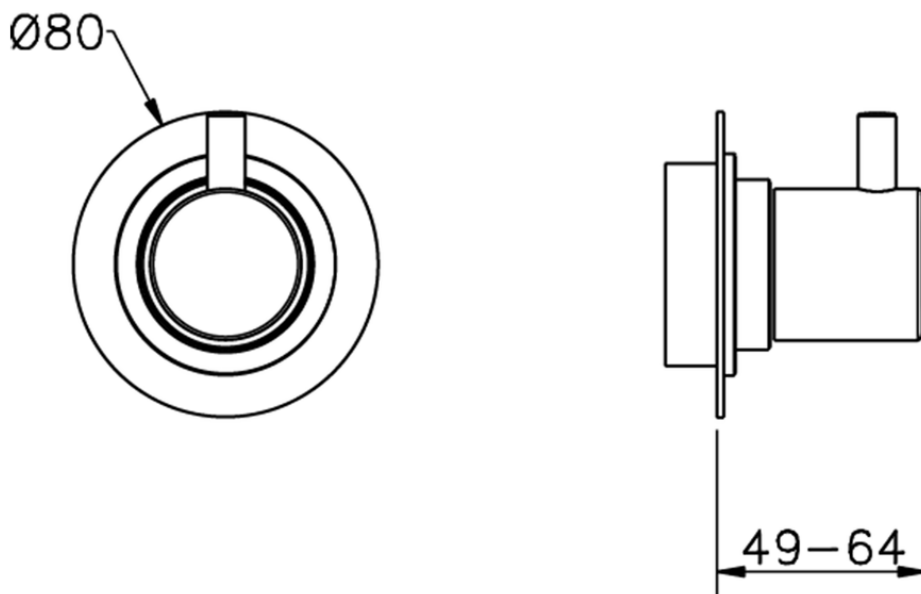

Stopvalve exposed part NUOVA LESS_LN003310

LN003310

<https://en.cisal.it/stopvalve-exposed-part-nuova-less-ln003310>

Piastra/Plate/Plaque/Platte/Placa
 2-3mm: XX 31-46 YY 80-95
 10mm: XX 25-40 YY 76-91

ZA003340

<https://en.cisal.it/1-2-stopvalve-concealed-part-concealed-za003340>

Piastra/Plate/Plaque/Platte/Placa

2-3mm: XX 31-46 YY 80-95

10mm: XX 25-40 YY 76-91