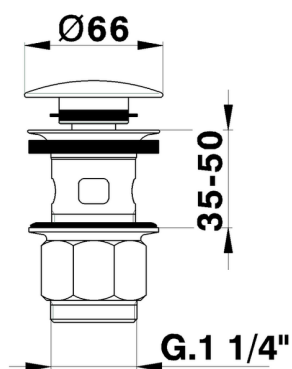

## 1"1/4 click clack drain for basin mixer COMPONENTS\_ZA001620

MODEL **ZA001620**

1"1/4 click clack drain for basin mixer, for overflow bath drain system