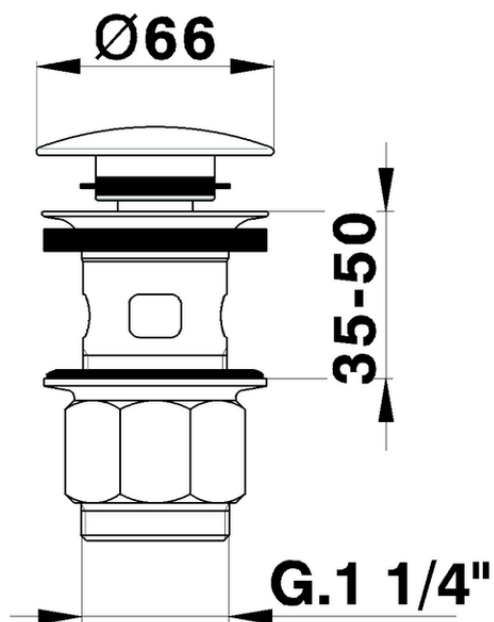

1"1/4 click clack drain for basin mixer COMPONENTS_ZA001620

ZA001620

<https://en.cisal.it/11-4-click-clack-drain-for-basin-mixer-components-za001620>

2026-04-09