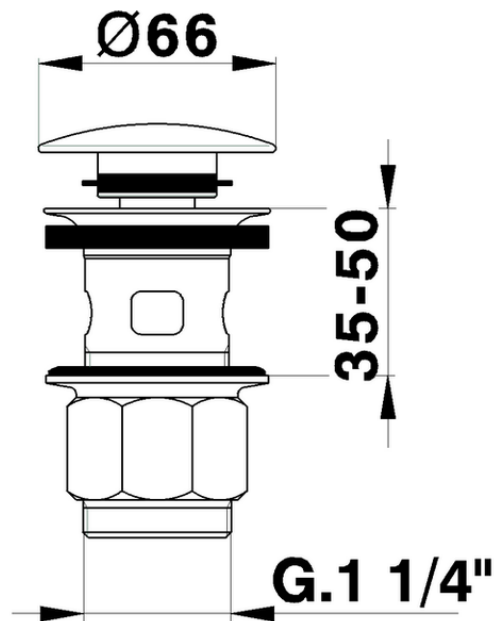

**1"1/4 click clack drain for basin mixer COMPONENTS\_ZA001620**

ZA001620

<https://en.cisal.it/11-4-click-clack-drain-for-basin-mixer-components-za001620>

2026-06-13