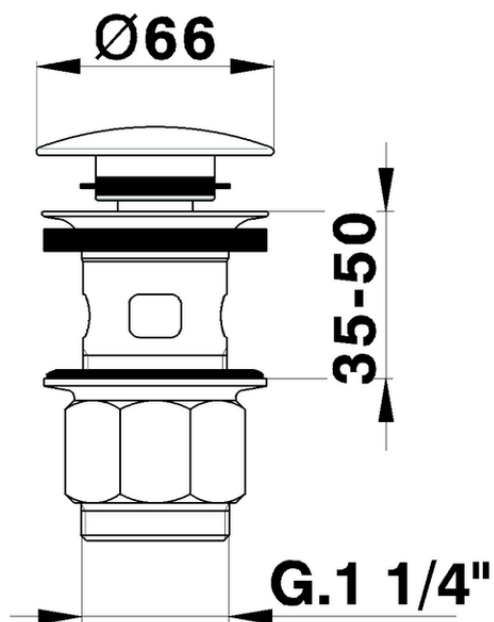

1"1/4 click clack drain for basin mixer COMPONENTS_ZA001620

ZA001620

<https://en.cisal.it/11-4-click-clack-drain-for-basin-mixer-components-za001620>

2026-04-29