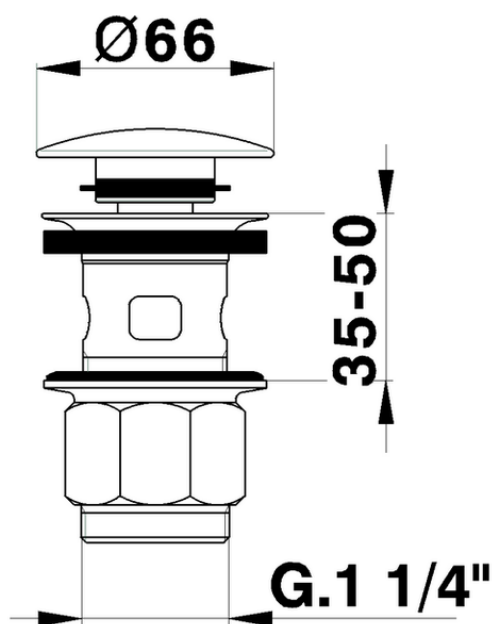

1"1/4 click clack drain for basin mixer COMPONENTS_ZA001620

ZA001620

<https://en.cisal.it/11-4-click-clack-drain-for-basin-mixer-components-za001620>

2026-04-08