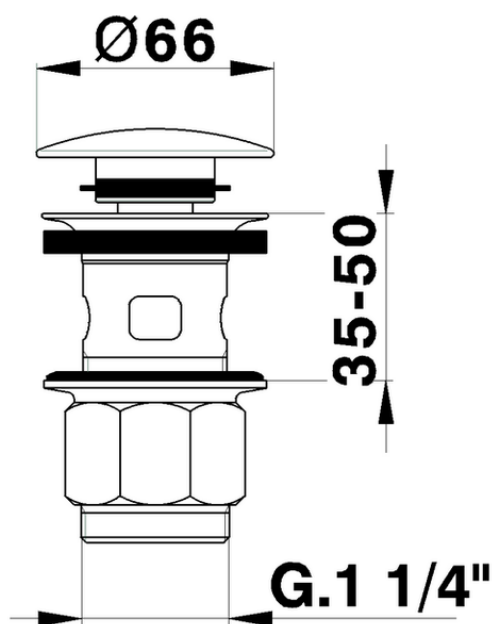

1"1/4 click clack drain for basin mixer COMPONENTS_ZA001620

ZA001620

<https://en.cisal.it/11-4-click-clack-drain-for-basin-mixer-components-za001620>

2026-05-20