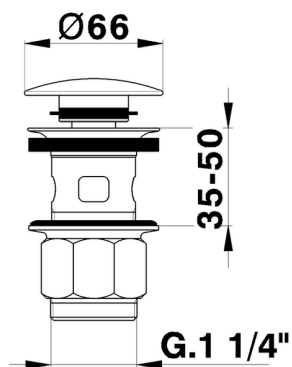

## 1"1/4 click clack drain for basin mixer COMPONENTS\_ZA001620

MODEL **ZA001620**

1"1/4 click clack drain for basin mixer, for overflow bath drain system