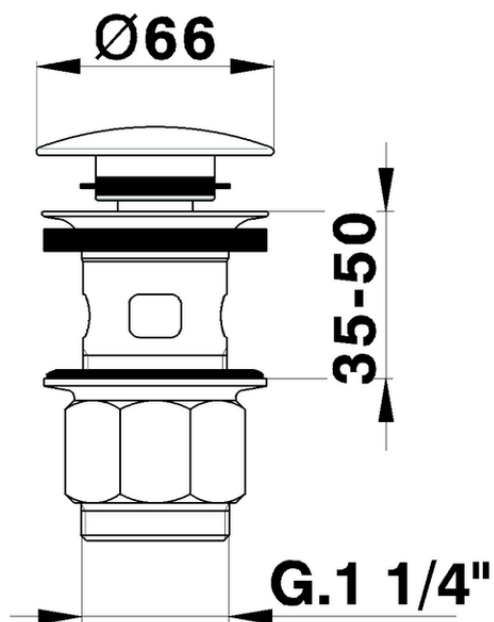

**1"1/4 click clack drain for basin mixer COMPONENTS\_ZA001620**

ZA001620

<https://en.cisal.it/11-4-click-clack-drain-for-basin-mixer-components-za001620>

2026-05-01