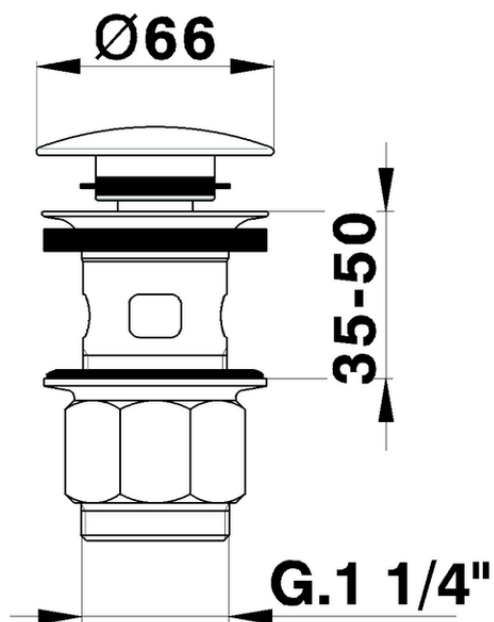

**1"1/4 click clack drain for basin mixer COMPONENTS\_ZA001620**

ZA001620

<https://en.cisal.it/11-4-click-clack-drain-for-basin-mixer-components-za001620>

2026-05-03