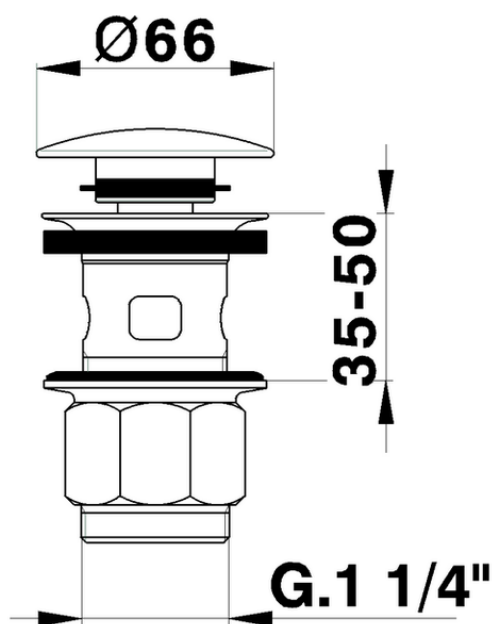

1"1/4 click clack drain for basin mixer COMPONENTS_ZA001620

ZA001620

<https://en.cisal.it/11-4-click-clack-drain-for-basin-mixer-components-za001620>

2026-06-14