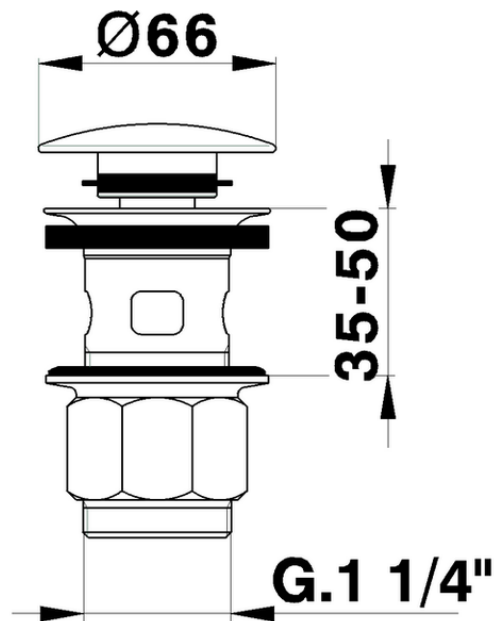

1"1/4 click clack drain for basin mixer COMPONENTS_ZA001620

ZA001620

<https://en.cisal.it/11-4-click-clack-drain-for-basin-mixer-components-za001620>

2026-04-29