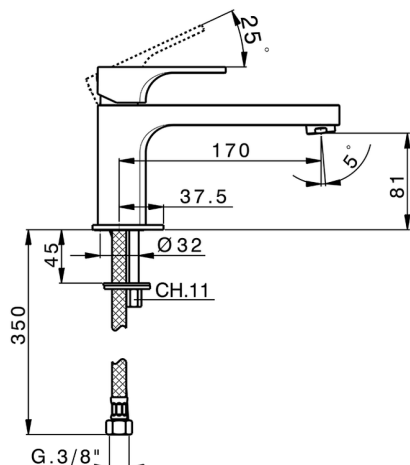

Single lever washbasin mixer CUBIC_CU001541

MODEL **CU001541**

Single lever washbasin mixer, without pop-up waste, G.3/8" stainless steel flexible hose

AVAILABLE FINISHINGS

-  **21** 21 Chrome
-  **2B** 2B Polished Nickel
-  **2F** 2F Brushed Nickel
-  **40** 40 Matt Black

CHARACTERISTICS

Cartridge Spare Parts **ZZ94240000**

25 mm Cartridge

Single lever washbasin mixer CUBIC_CU001541

CU001541

<https://en.cisal.it/single-lever-washbasin-mixer-cubiccu001541>

2024-10-18