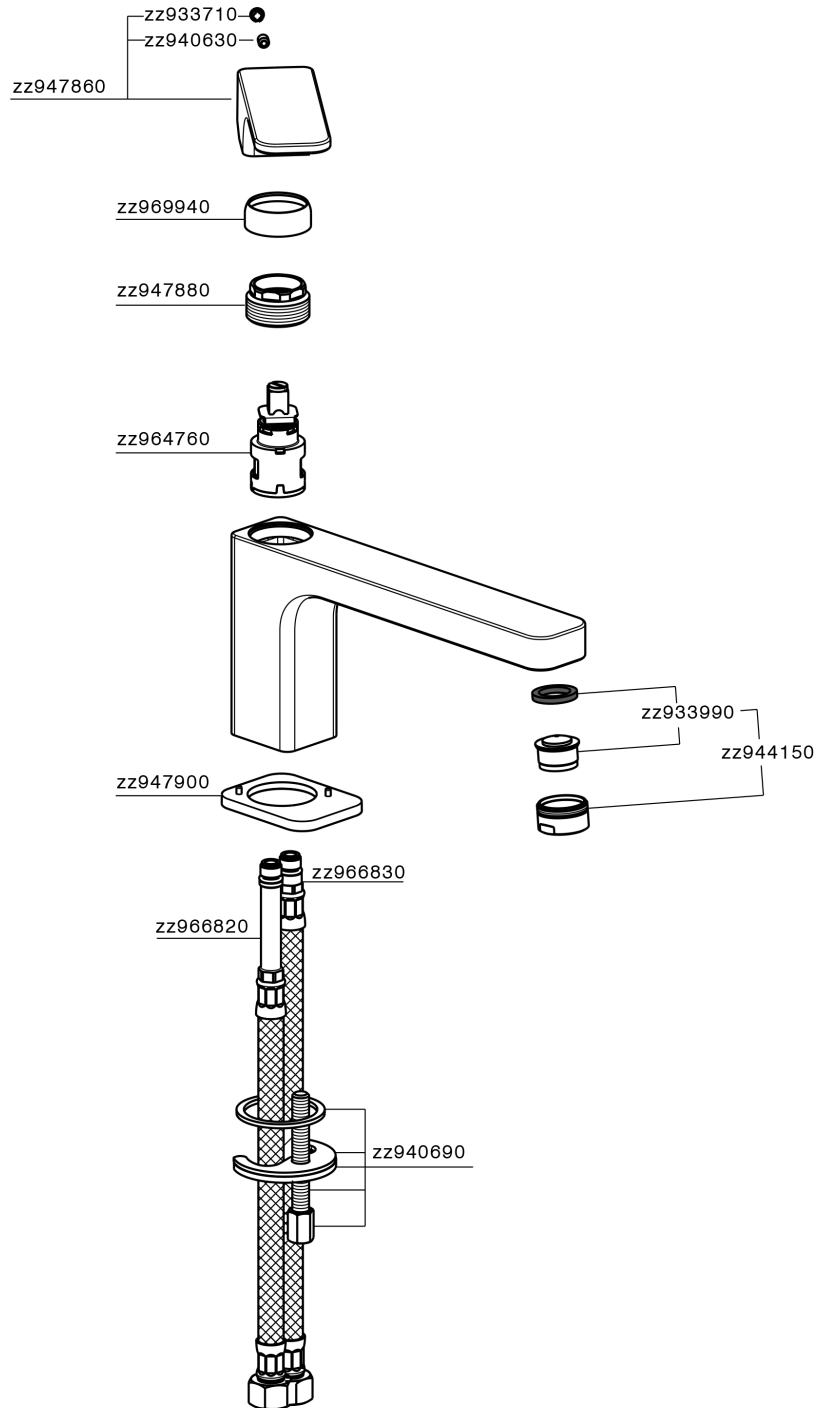

Single lever washbasin mixer CUBIC_CU001541

MODEL **CU001541**

Single lever washbasin mixer, without pop-up waste, G.3/8" stainless steel flexible hose

AVAILABLE FINISHINGS

-  **21** 21 Chrome
-  **2B** 2B Polished Nickel
-  **2F** 2F Brushed Nickel
-  **40** 40 Matt Black

CHARACTERISTICS

Cartridge Spare Parts **ZZ94240000**

25 mm Cartridge

Single lever washbasin mixer CUBIC_CU001541

CU001541

<https://en.cisal.it/single-lever-washbasin-mixer-cubiccu001541>

2024-10-18