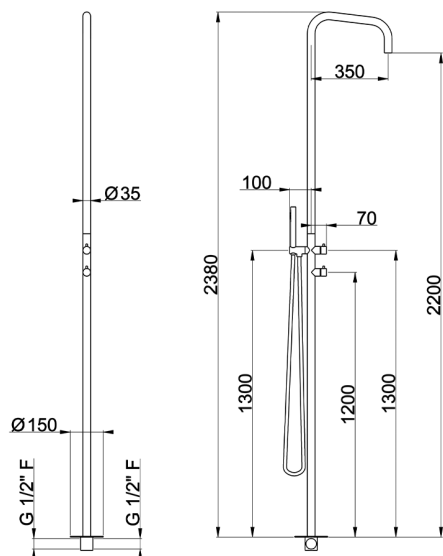

AVAILABLE FINISHINGS

D1 D1 Brushed Inox

CHARACTERISTICS

Cartridge Spare Parts **ZZ9E521000**

25 mm Progressive single-lever cartridge

2024-09-16