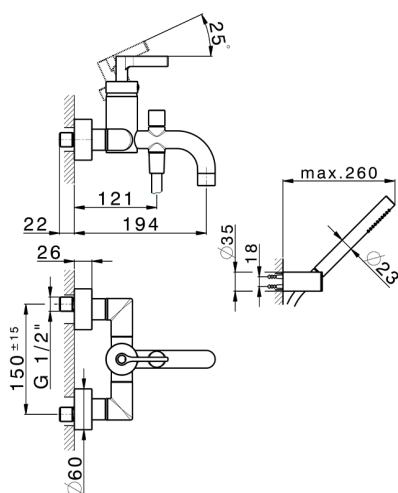

Single lever bath mixer, with shower set GRACE_GC000120

MODEL **GC000120**

Single lever bath mixer, with shower set, wall mounted adjustable handshower bracket, 22,5 mm Brass One Spray handshower, 150 cm SUPREME smooth flexible hose

Cartridge Spare Parts **ZZ93196000**

38 mm Cartridge

2025-01-02