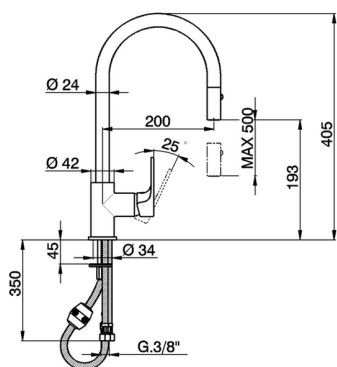

Single lever sink mixer ES with pull out handspray KITCHEN_A3000575

MODEL **A3000575**

Single lever sink mixer ES with pull out handspray, swivel spout, 2 sprays handshower, Nylon 175 cm. Flexible hoses

AVAILABLE FINISHINGS

-  **21** 21 Chrome
-  **2F** 2F Brushed Nickel
-  **40** 40 Matt Black

CHARACTERISTICS

Cartridge Spare Parts **ZZ95409000**

35 mm Cartridge

EcoStop

EcoStop feature limits water flow to approximately 50% of maximum output with one point of resistance on setting. Push slightly past the middle stop only when full water output is required. This will save water up to 50%.

EnergySave

Thanks to the EnergySave device, only cold water will be drawn if the lever is operated in the central position, so that the water heater will not be engaged and no hot water wasted, leading to considerable savings in energy and costs. The temperature can be adjusted by rotating the lever to the left, until the desired temperature is reached.

Single lever sink mixer ES with pull out handspray KITCHEN_A3000575

A3000575

<https://en.cisal.it/single-lever-sink-mixer-es-with-pull-out-handspray-kitchen-a3000575>

2026-02-03