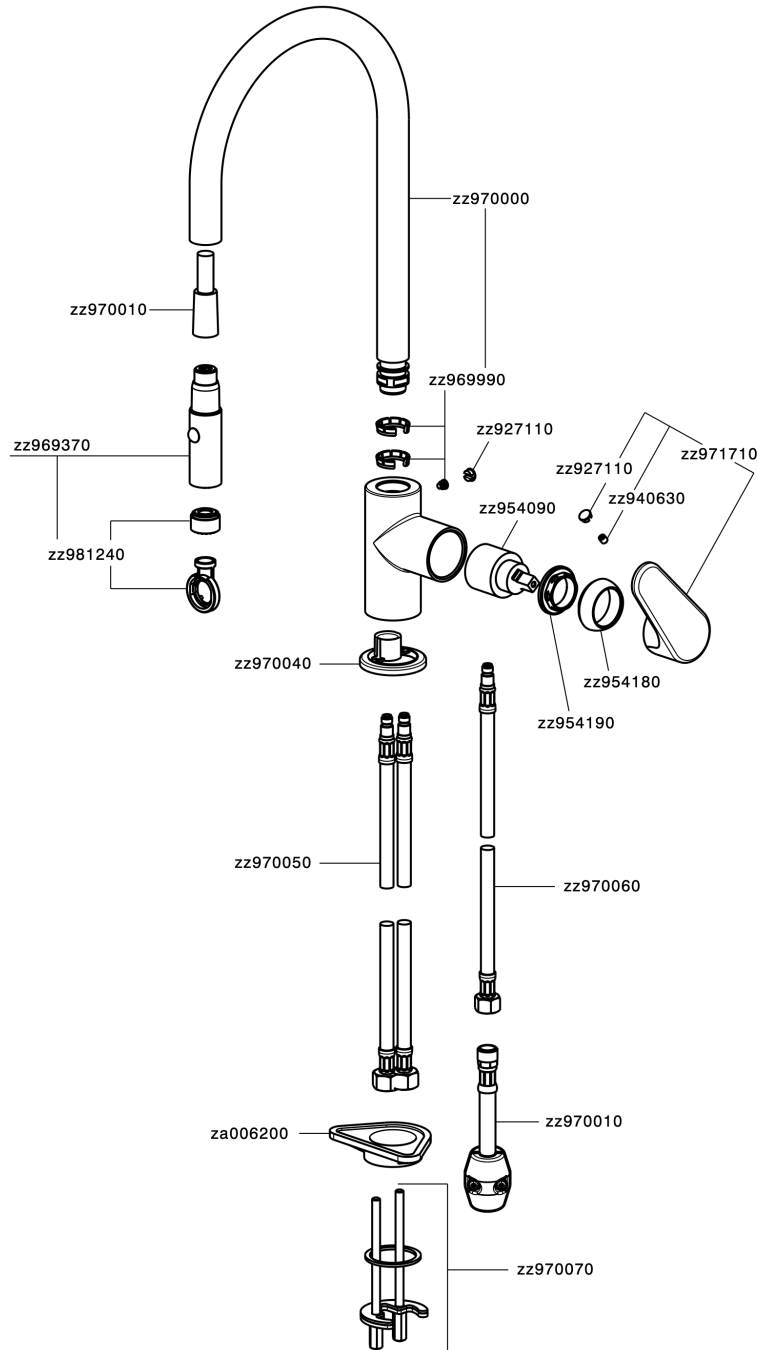

Single lever sink mixer ES with pull out handspray KITCHEN_A3000575

MODEL **A3000575**

Single lever sink mixer ES with pull out handspray, swivel spout, 2 sprays handshower, Nylon 175 cm. Flexible hoses

AVAILABLE FINISHINGS

-  **21** 21 Chrome
-  **2F** 2F Brushed Nickel
-  **40** 40 Matt Black

CHARACTERISTICS

Cartridge Spare Parts **ZZ95409000**

35 mm Cartridge

EcoStop

EcoStop feature limits water flow to approximately 50% of maximum output with one point of resistance on setting. Push slightly past the middle stop only when full water output is required. This will save water up to 50%.

EnergySave

Thanks to the EnergySave device, only cold water will be drawn if the lever is operated in the central position, so that the water heater will not be engaged and no hot water wasted, leading to considerable savings in energy and costs. The temperature can be adjusted by rotating the lever to the left, until the desired temperature is reached.

Single lever sink mixer ES with pull out handspray KITCHEN_A3000575

A3000575

<https://en.cisal.it/single-lever-sink-mixer-es-with-pull-out-handspray-kitchen-a3000575>

2026-02-03