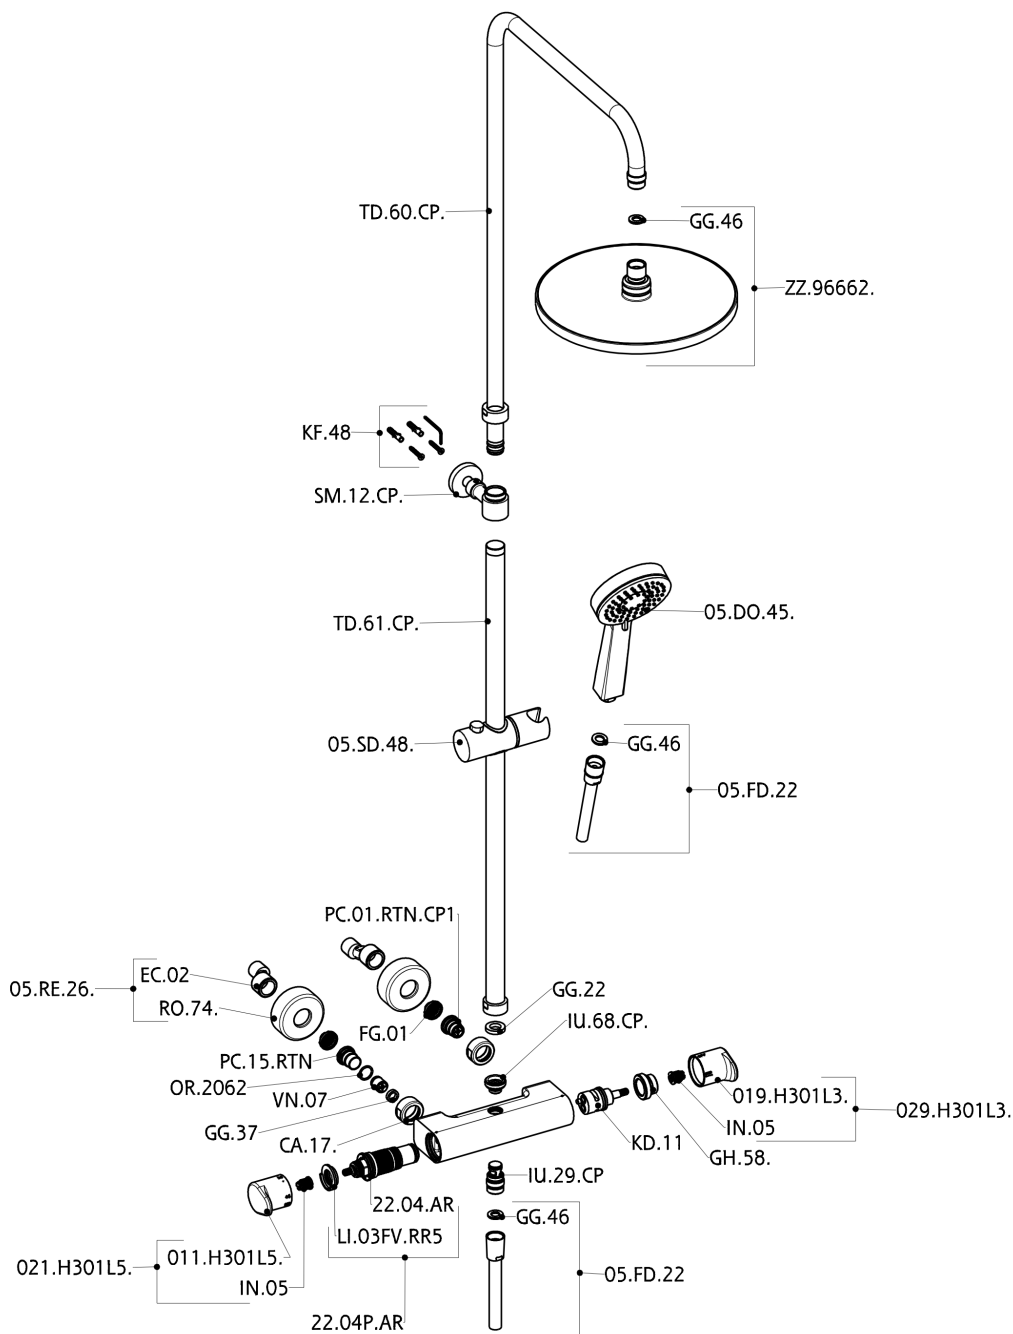

2-functions Thermostatic shower set SHOWER COLUMNS_A3C82010

MODEL **A3C82010**

2-functions Thermostatic shower set, 2 outlet devia stop, adjustable riser column, sliding handshower holder, 100 mm ABS Lodge 3 spray handshower, D.250 mm round showerhead, 150 cm smooth SILVERFLEX Flexible Hose

AVAILABLE FINISHINGS

CHARACTERISTICS

Cartridge Spare Parts **22.04A.AR - ZZ97279004**

Argo 2 (long filter) Thermostatic Valve

DeviaStop

The Cisal Devia Stop technology allows to adjust the water flow and to direct it to the selected output point (overhead soaker, hand shower, etc).

SafeTouch

The Cisal SafeTouch system maintains the mixer body cool to the touch during operation.

Thermostatic

The Cisal thermostatic is your personal water manager, helping you to handle, control and save water and energy.

2-functions Thermostatic shower set SHOWER COLUMNS_A3C82010

A3C82010

<https://en.cisal.it/2-functions-thermostatic-shower-set-shower-columns-a3c82010>

2025-04-25