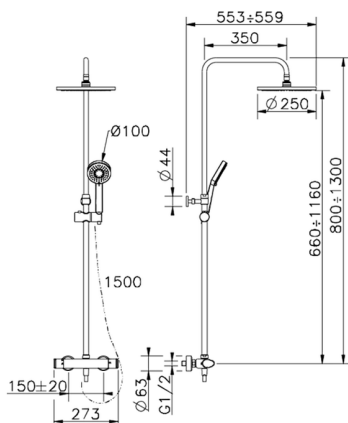

2-functions Thermostatic shower set SHOWER COLUMNS_A3C82010

MODEL **A3C82010**

2-functions Thermostatic shower set, 2 outlet devia stop, adjustable riser column, sliding handshower holder, 100 mm ABS Lodge 3 spray handshower, D.250 mm round showerhead, 150 cm smooth SILVERFLEX Flexible Hose

AVAILABLE FINISHINGS

CHARACTERISTICS

Cartridge Spare Parts **22.04A.AR - ZZ97279004**

Argo 2 (long filter) Thermostatic Valve

DeviaStop

The Cisal Devia Stop technology allows to adjust the water flow and to direct it to the selected output point (overhead soaker, hand shower, etc).