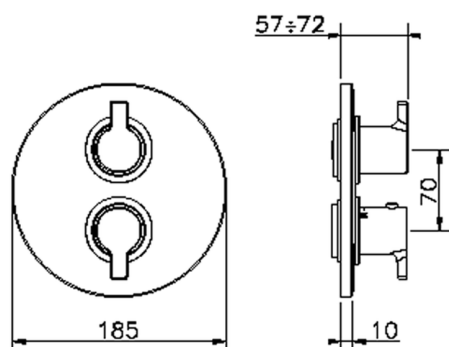

Thermostatic

The Cisal thermostatic is your personal water manager, helping you to handle, control and save water and energy.