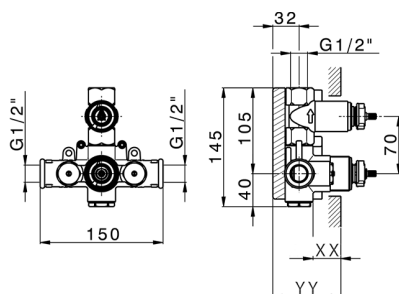

Concealed thermostatic shower valve, 1-outlet CONCEALED_ZA007301

MODEL **ZA007301**

Concealed thermostatic shower valve,
1-outlet, Stopvalve with 1/2" outlet, without trim kit

AVAILABLE FINISHINGS

CHARACTERISTICS

Concealed **1**
Cartridge Spare Parts **24.04A.PP**

8x20 Plus P Thermostatic Valve

Piastra/Plate/Plaque/Platte/Placa
2-3mm: XX 25-40 YY 76-91
10mm: XX 16-31 YY 65-80

Thermostatic

The Cisal thermostatic is your personal water manager, helping you to handle, control and save water and energy.