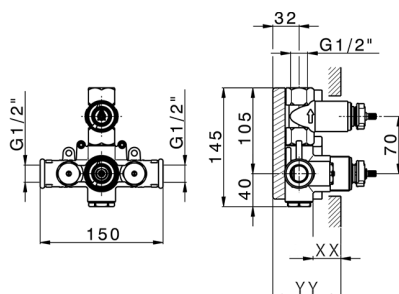

Concealed thermostatic shower valve, 1-outlet CONCEALED_ZA007301

MODEL **ZA007301**

Concealed thermostatic shower valve,
1-outlet, Stopvalve with 1/2" outlet, without trim kit

AVAILABLE FINISHINGS

04 04 Without finishing

CHARACTERISTICS

Concealed **1**
Cartridge Spare Parts **24.04A.PP**

8x20 Plus P Thermostatic Valve

Piastra/Plate/Plaque/Platte/Placa
2-3mm: XX 25-40 YY 76-91
10mm: XX 16-31 YY 65-80

Thermostatic

The Cisal thermostatic is your personal water manager, helping you to handle, control and save water and energy.