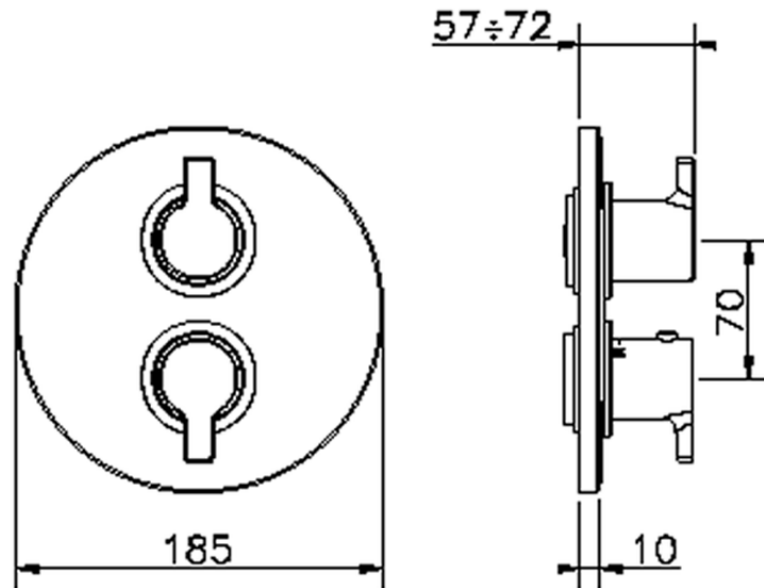

Exposed part for con.thermo.shower valve 1-outlet TENDER_C2007300

C2007300

<https://en.cisal.it/exposed-part-for-con-thermo-shower-valve-1-outlet-tender-c2007300>

Piastra/Plate/Plaque/Platte/Placa
 2-3mm: XX 25-40 YY 76-91
 10mm: XX 16-31 YY 65-80

ZA007301

<https://en.cisal.it/concealed-thermostatic-shower-valve-1-outlet-concealed-za007301>

2026-05-20