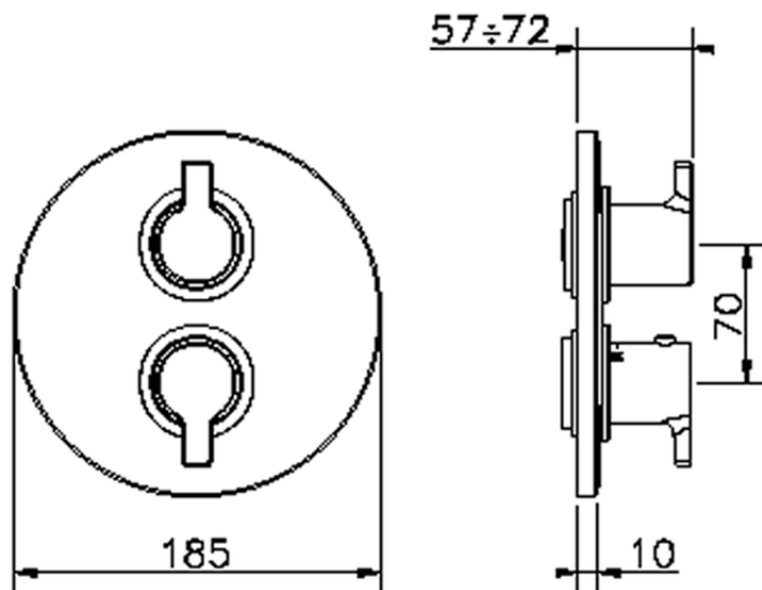

## Exposed part for con.thermo.shower valve 1-outlet TENDER\_C2007300

C2007300

<https://en.cisal.it/exposed-part-for-con-thermo-shower-valve-1-outlet-tender-c2007300>

Piastra/Plate/Plaque/Platte/Placa  
 2-3mm: XX 25-40 YY 76-91  
 10mm: XX 16-31 YY 65-80

ZA007301

<https://en.cisal.it/concealed-thermostatic-shower-valve-1-outlet-concealed-za007301>

2026-06-14