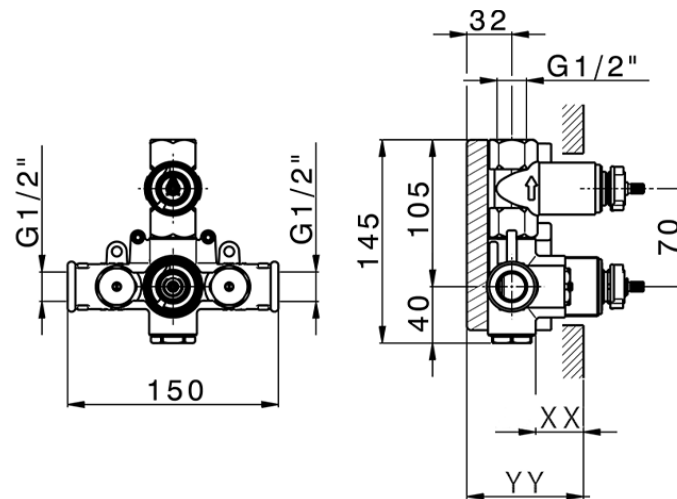

## Exposed part for con.thermo.shower valve 1-outlet TENDER\_C2007300

C2007300

<https://en.cisal.it/exposed-part-for-con-thermo-shower-valve-1-outlet-tender-c2007300>

Piastra/Plate/Plaque/Platte/Placa  
 2-3mm: XX 25-40 YY 76-91  
 10mm: XX 16-31 YY 65-80

ZA007301

<https://en.cisal.it/concealed-thermostatic-shower-valve-1-outlet-concealed-za007301>

2026-06-14