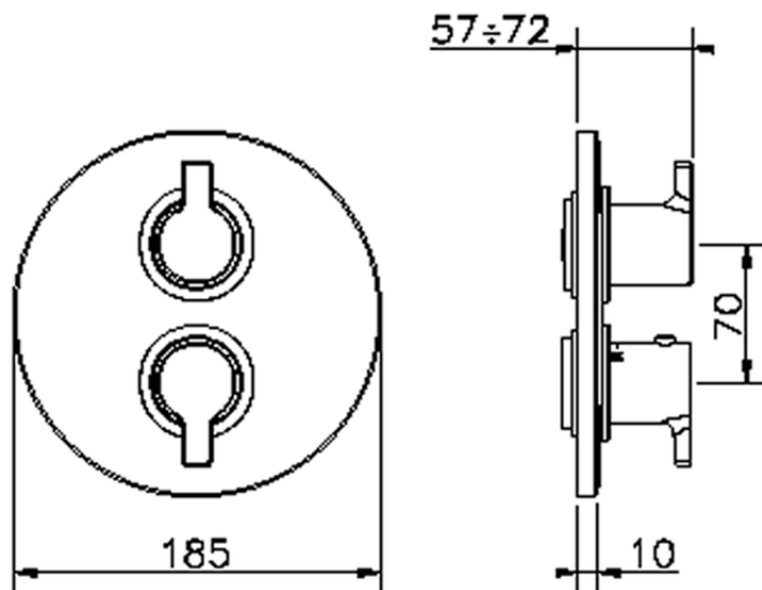

Exposed part for con.thermo.shower valve 1-outlet TENDER_C2007300

C2007300

<https://en.cisal.it/exposed-part-for-con-thermo-shower-valve-1-outlet-tender-c2007300>

Piastra/Plate/Plaque/Platte/Placa
 2-3mm: XX 25-40 YY 76-91
 10mm: XX 16-31 YY 65-80

ZA007301

<https://en.cisal.it/concealed-thermostatic-shower-valve-1-outlet-concealed-za007301>

2026-04-08