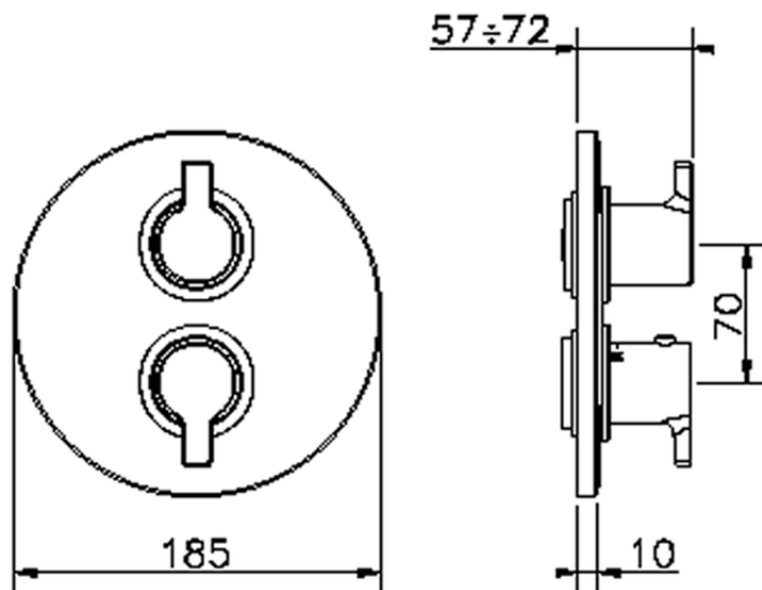

## Exposed part for con.thermo.shower valve 1-outlet TENDER\_C2007300

C2007300

<https://en.cisal.it/exposed-part-for-con-thermo-shower-valve-1-outlet-tender-c2007300>

Piastra/Plate/Plaque/Platte/Placa  
 2-3mm: XX 25-40 YY 76-91  
 10mm: XX 16-31 YY 65-80

ZA007301

<https://en.cisal.it/concealed-thermostatic-shower-valve-1-outlet-concealed-za007301>

2026-04-29