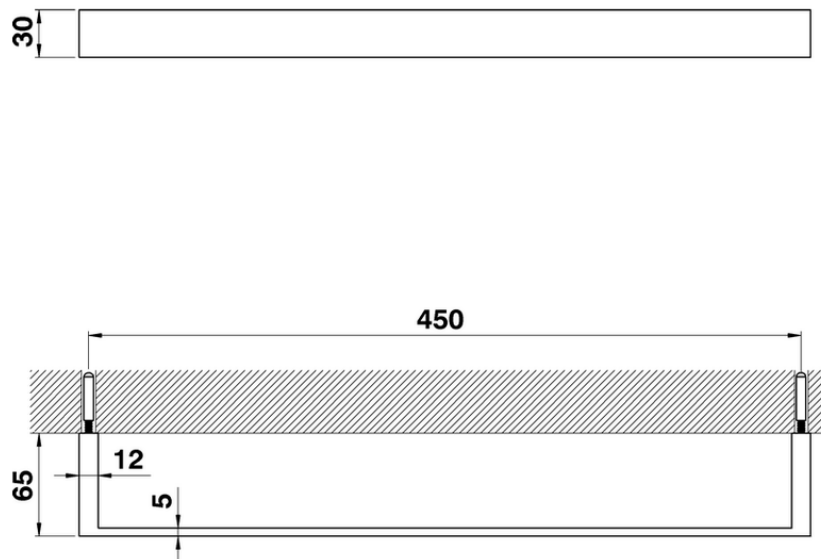

Towel holder BATHROOM ACCESSORIES_QU090105

QU090105

<https://en.cisal.it/towel-holder-bathroom-accessories-qu090105>

2026-05-17