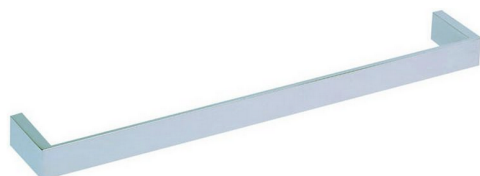

Towel holder BATHROOM ACCESSORIES_QU090105

MODEL **QU090105**

Towel holder

AVAILABLE FINISHINGS

- 

21 21 Chrome
- 

2B 2B Polished Nickel
- 

2F 2F Brushed Nickel
- 

2Q 2Q Black Titanium
- 

40 40 Matt Black
- 

4Q 4Q Matt White

CHARACTERISTICS

2026-06-13