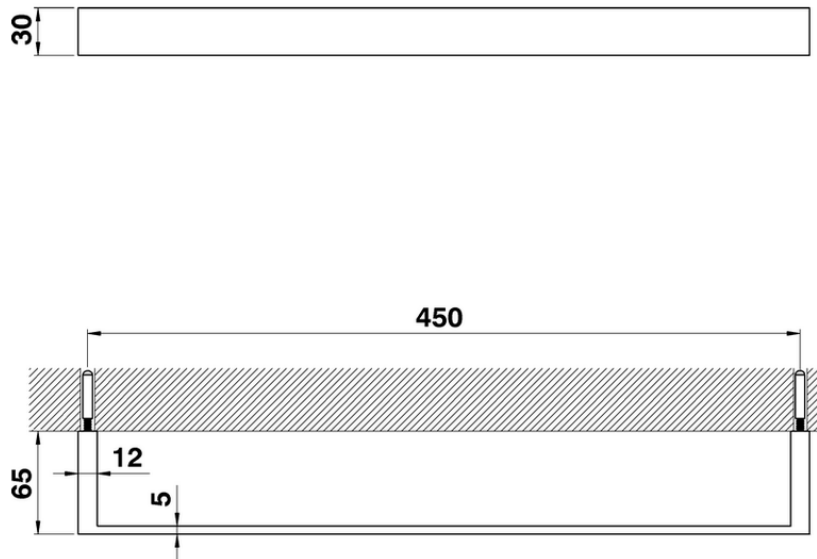

Towel holder BATHROOM ACCESSORIES_QU090105

QU090105

<https://en.cisal.it/towel-holder-bathroom-accessories-qu090105>

2026-04-06