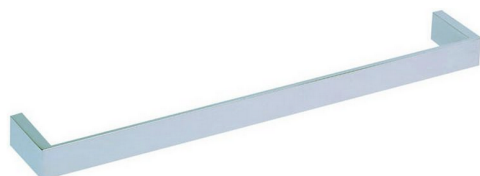

## Towel holder BATHROOM ACCESSORIES\_QU090105

MODEL **QU090105**

Towel holder

### AVAILABLE FINISHINGS

-  **21** 21 Chrome
-  **2B** 2B Polished Nickel
-  **2F** 2F Brushed Nickel
-  **2Q** 2Q Black Titanium
-  **40** 40 Matt Black
-  **4Q** 4Q Matt White