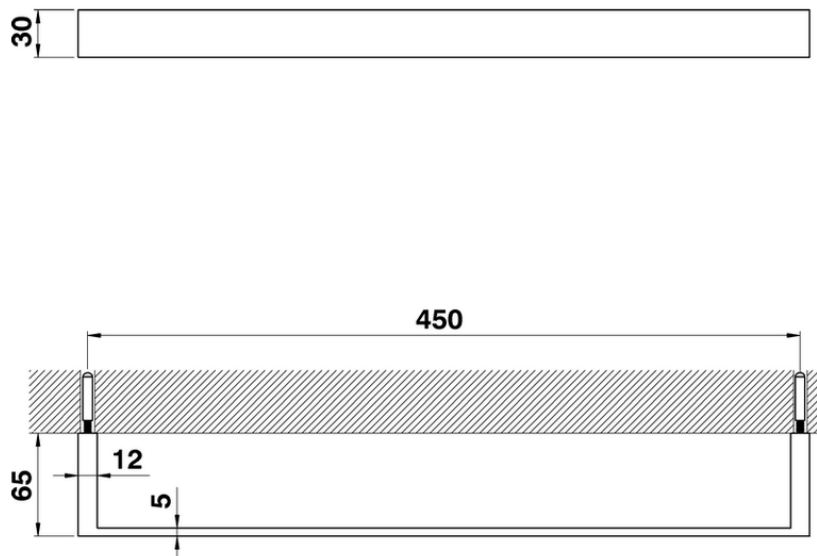

Towel holder BATHROOM ACCESSORIES_QU090105

QU090105

<https://en.cisal.it/towel-holder-bathroom-accessories-qu090105>

2026-04-26