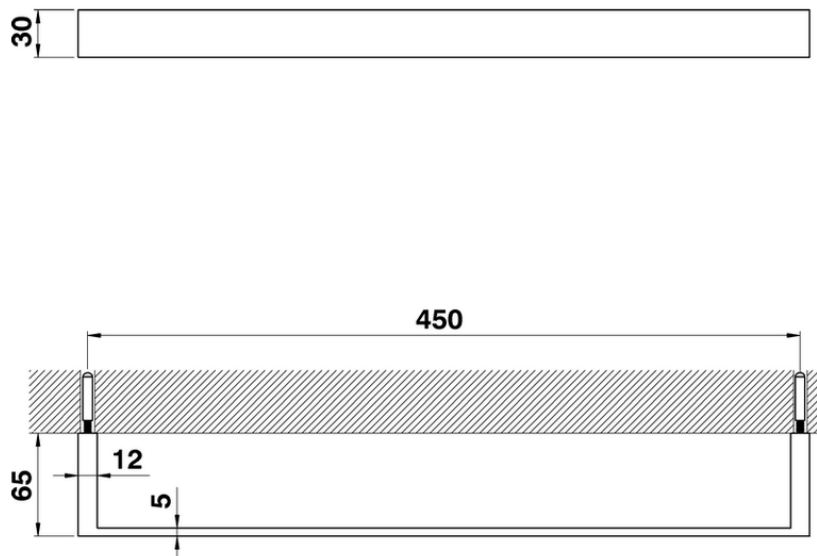

Towel holder BATHROOM ACCESSORIES_QU090105

QU090105

<https://en.cisal.it/towel-holder-bathroom-accessories-qu090105>

2026-06-14