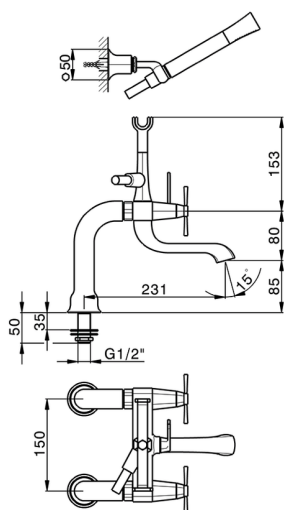

CHARACTERISTICS

2025-01-03