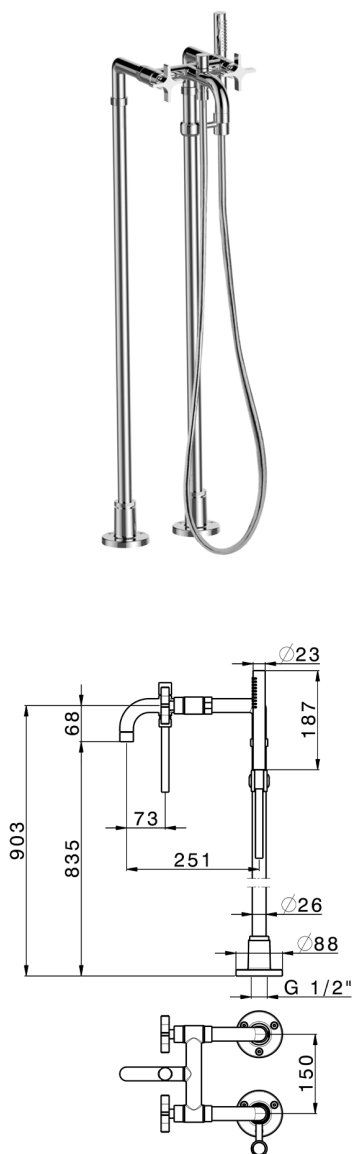

Bath mixer, with floor pillar legs GRACE_GS004200

MODEL **GS004200**

Bath mixer, with floor pillar legs, 1 spray handshower on bracket for CombiShower, 22,5 mm Brass One Spray handshower, 150 cm SUPREME smooth flexible hose

AVAILABLE FINISHINGS

-  **21** 21 Chrome
-  **2F** 2F Brushed Nickel
-  **2W** 2W Brushed Gold
-  **5H** 5H Dark Brass Brushed
-  **5L** 5L Brushed Black Titanium
-  **6T** 6T Chrome/Matt Black

CHARACTERISTICS