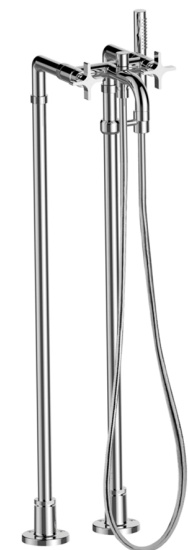

Bath mixer, with floor pillar legs GRACE_GS004200

MODEL **GS004200**

Bath mixer, with floor pillar legs, 1 spray handshower on bracket for CombiShower, 22,5 mm Brass One Spray handshower, 150 cm SUPREME smooth flexible hose

AVAILABLE FINISHINGS

-  **21** 21 Chrome
-  **2F** 2F Brushed Nickel
-  **2W** 2W Brushed Gold
-  **5H** 5H Dark Brass Brushed
-  **5L** 5L Brushed Black Titanium
-  **6T** 6T Chrome/Matt Black

CHARACTERISTICS