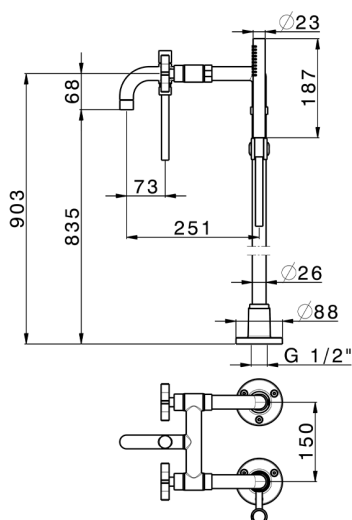

CHARACTERISTICS

2025-01-05