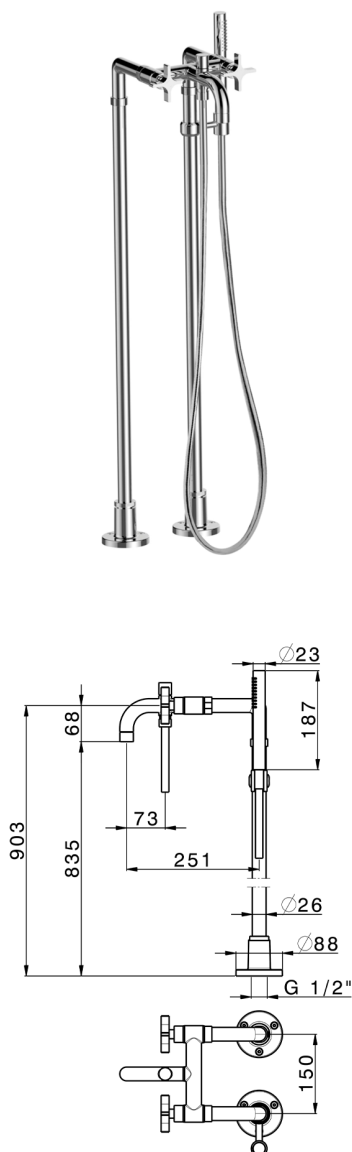

Bath mixer, with floor pillar legs GRACE_GS004200

MODEL **GS004200**

Bath mixer, with floor pillar legs, 1 spray handshower on bracket for CombiShower, 22,5 mm Brass One Spray handshower, 150 cm SUPREME smooth flexible hose

AVAILABLE FINISHINGS

-  **21** 21 Chrome
-  **2F** 2F Brushed Nickel
-  **2W** 2W Brushed Gold
-  **5H** 5H Dark Brass Brushed
-  **5L** 5L Brushed Black Titanium
-  **6T** 6T Chrome/Matt Black

CHARACTERISTICS