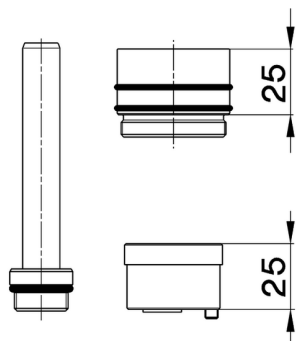

## Extension +25 mm COMPONENTS\_ZA008040

MODEL **ZA008040**

Extension 25 mm, for concealed single lever basin mixer art.551, series LS,PU,CE

AVAILABLE FINISHINGS

 **04** 04 Without finishing

CHARACTERISTICS