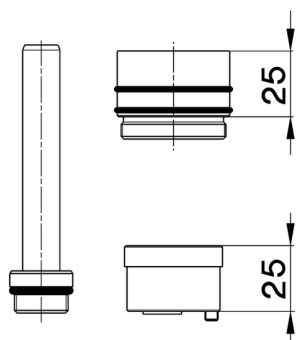

Extension +25 mm COMPONENTS_ZA008040

MODEL **ZA008040**

Extension 25 mm, for concealed single lever basin mixer art.551, series LS,PU,CE

AVAILABLE FINISHINGS

 **04** 04 Without finishing

CHARACTERISTICS

2026-06-14