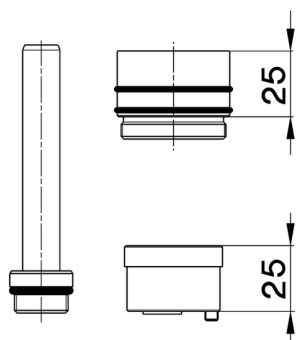

## Extension +25 mm COMPONENTS\_ZA008040

MODEL **ZA008040**

Extension 25 mm, for concealed single lever basin mixer art.551, series LS,PU,CE

AVAILABLE FINISHINGS

 **04** 04 Without finishing

CHARACTERISTICS