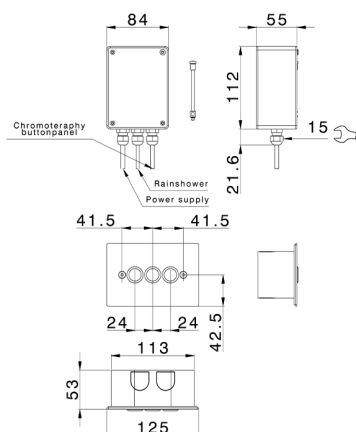

Chromotherapy control panel and control unit WELLNESS_ZS0C0330

MODEL **ZS0C0330**

Chromotherapy control panel and control unit, built-in installation, Stainless Steel AISI 304

AVAILABLE FINISHINGS

-  **40** 40 Matt Black
-  **4Q** 4Q Matt White
-  **D1** D1 Brushed Inox
-  **D2** D2 Polished Inox