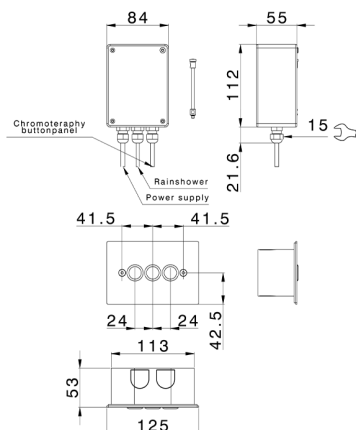

CHARACTERISTICS

2024-12-22