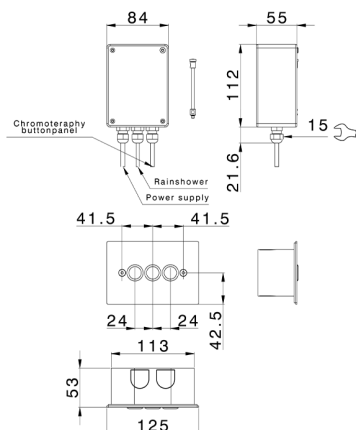

Chromotherapy control panel and control unit WELLNESS_ZS0C0330

MODEL **ZS0C0330**

Chromotherapy control panel and control unit, built-in installation, Stainless Steel AISI 304

AVAILABLE FINISHINGS

-  **40** 40 Matt Black
-  **4Q** 4Q Matt White
-  **D1** D1 Brushed Inox
-  **D2** D2 Polished Inox