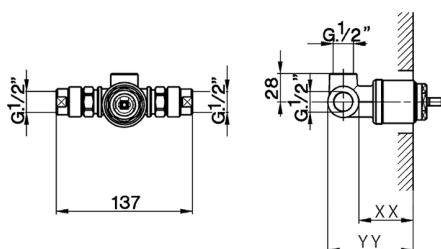

Concealed part for single lever shower mixer CONCEALED_ZA004310

MODEL **ZA004310**

Concealed part for single lever shower mixer, with noise reducers, without trim kit

AVAILABLE FINISHINGS

CHARACTERISTICS

Concealed **1**
 Cartridge Spare Parts **ZZ93196000**
38 mm Cartridge

Piastra/Plate/Plaque/Platte/Placa

2-3mm: XX 22-56 YY 52-86

10mm: XX 15-45 YY 45-75

2026-04-30