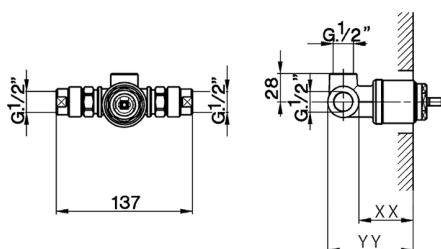

Concealed part for single lever shower mixer CONCEALED_ZA004310

MODEL **ZA004310**

Concealed part for single lever shower mixer, with noise reducers, without trim kit

AVAILABLE FINISHINGS

CHARACTERISTICS

Concealed **1**
 Cartridge Spare Parts **ZZ93196000**
38 mm Cartridge

Piastra/Plate/Plaque/Platte/Placa

2-3mm: XX 22-56 YY 52-86

10mm: XX 15-45 YY 45-75

2026-06-13