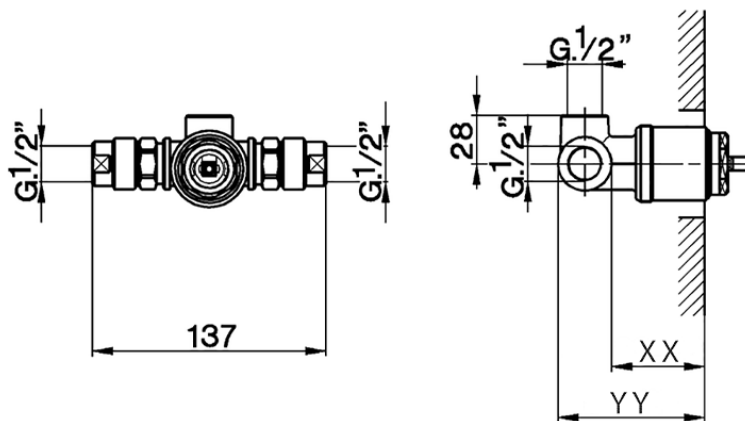

Concealed part for single lever shower mixer CONCEALED_ZA004310

Piastra/Plate/Plaque/Platte/Placa

2-3mm: XX 22-56 YY 52-86

10mm: XX 15-45 YY 45-75

ZA004310

<https://en.cisal.it/concealed-part-for-single-lever-shower-mixer-concealed-za004310>