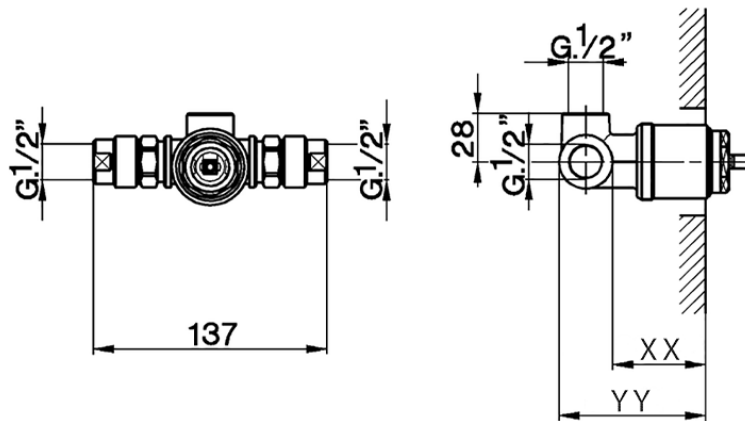

Concealed part for single lever shower mixer CONCEALED_ZA004310

Piastra/Plate/Plaque/Platte/Placa

2-3mm: XX 22-56 YY 52-86

10mm: XX 15-45 YY 45-75

ZA004310

<https://en.cisal.it/concealed-part-for-single-lever-shower-mixer-concealed-za004310>