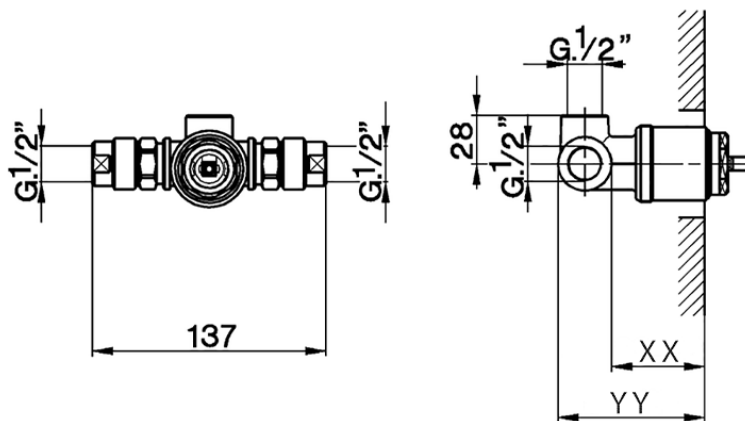

## Concealed part for single lever shower mixer CONCEALED\_ZA004310

Piastra/Plate/Plaque/Platte/Placa

2-3mm: XX 22-56 YY 52-86

10mm: XX 15-45 YY 45-75

ZA004310

<https://en.cisal.it/concealed-part-for-single-lever-shower-mixer-concealed-za004310>