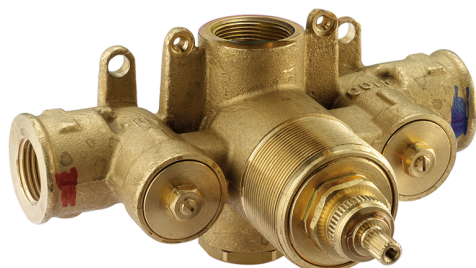

## Exposed part for concealed thermo shower valve WAVE\_WA007200

MODEL **WA007200**

Exposed part for concealed thermo shower valve, without stop valve, without concealed part, for items ZA007221

### CHARACTERISTICS

Installation **Concealed**  
 Required concealed parts **ZA007221**

### Thermostatic

The Cisal thermostatic is your personal water manager, helping you to handle, control and save water and energy.

## 3/4 Concealed thermostatic valve CONCEALED\_ZA007221

MODEL **ZA007221**

3/4" Concealed thermostatic valve, without  
Stopvalve, without trim kit

AVAILABLE FINISHINGS

CHARACTERISTICS

Concealed **1**  
Cartridge Spare Parts **23.51A.HF**  
**HF Thermostatic Valve**