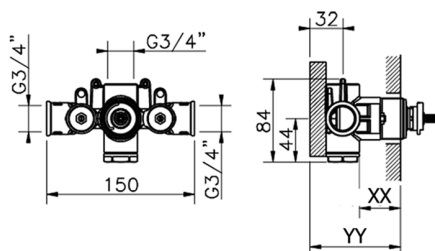

## 3/4 Concealed thermostatic valve CONCEALED\_ZA007221

MODEL **ZA007221**

3/4" Concealed thermostatic valve, without  
Stopvalve, without trim kit

AVAILABLE FINISHINGS

CHARACTERISTICS

Concealed **1**  
Cartridge Spare Parts **23.51A.HF**  
**HF Thermostatic Valve**

Piastra/Plate/Plaque/Platte/Placa  
2-3mm: XX 25-40 YY 76-91  
10mm: XX 16-31 YY 65-80