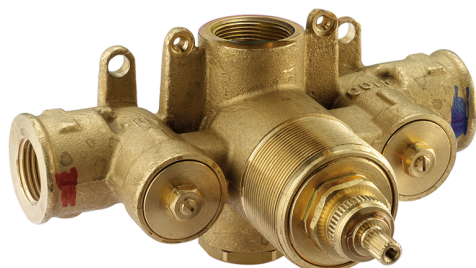

Exposed part for concealed thermo shower valve WAVE_WA007200

MODEL **WA007200**

Exposed part for concealed thermo shower valve, without stop valve, without concealed part, for items ZA007221

AVAILABLE FINISHINGS

-  **21** 21 Chrome
-  **2F** 2F Brushed Nickel
-  **2Q** 2Q Black Titanium

CHARACTERISTICS

Installation **Concealed**
 Required concealed parts **ZA007221**

Thermostatic

The Cisal thermostatic is your personal water manager, helping you to handle, control and save water and energy.

3/4 Concealed thermostatic valve CONCEALED_ZA007221

MODEL **ZA007221**

3/4" Concealed thermostatic valve, without Stopvalve, without trim kit

AVAILABLE FINISHINGS

CHARACTERISTICS

Concealed **1**
 Cartridge Spare Parts **23.51A.HF**
HF Thermostatic Valve

Piastra/Plate/Plaque/Platte/Placa
 2-3mm: XX 25-40 YY 76-91
 10mm: XX 16-31 YY 65-80

Thermostatic

The Cisal thermostatic is your personal water manager, helping you to handle, control and save water and energy.