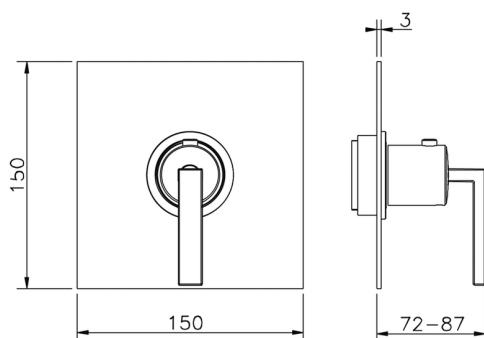

CHARACTERISTICS

Installation **Concealed**
Required concealed parts **ZA007221**

Thermostatic

The Cisal thermostatic is your personal water manager, helping you to handle, control and save water and energy.