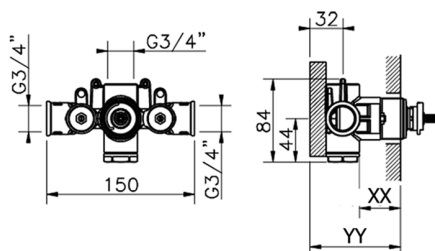

3/4 Concealed thermostatic valve CONCEALED_ZA007221

MODEL **ZA007221**

3/4" Concealed thermostatic valve, without Stopvalve, without trim kit

AVAILABLE FINISHINGS

CHARACTERISTICS

Concealed **1**
 Cartridge Spare Parts **23.51A.HF**
HF Thermostatic Valve

Piastra/Plate/Plaque/Platte/Placa
 2-3mm: XX 25-40 YY 76-91
 10mm: XX 16-31 YY 65-80

Thermostatic

The Cisal thermostatic is your personal water manager, helping you to handle, control and save water and energy.