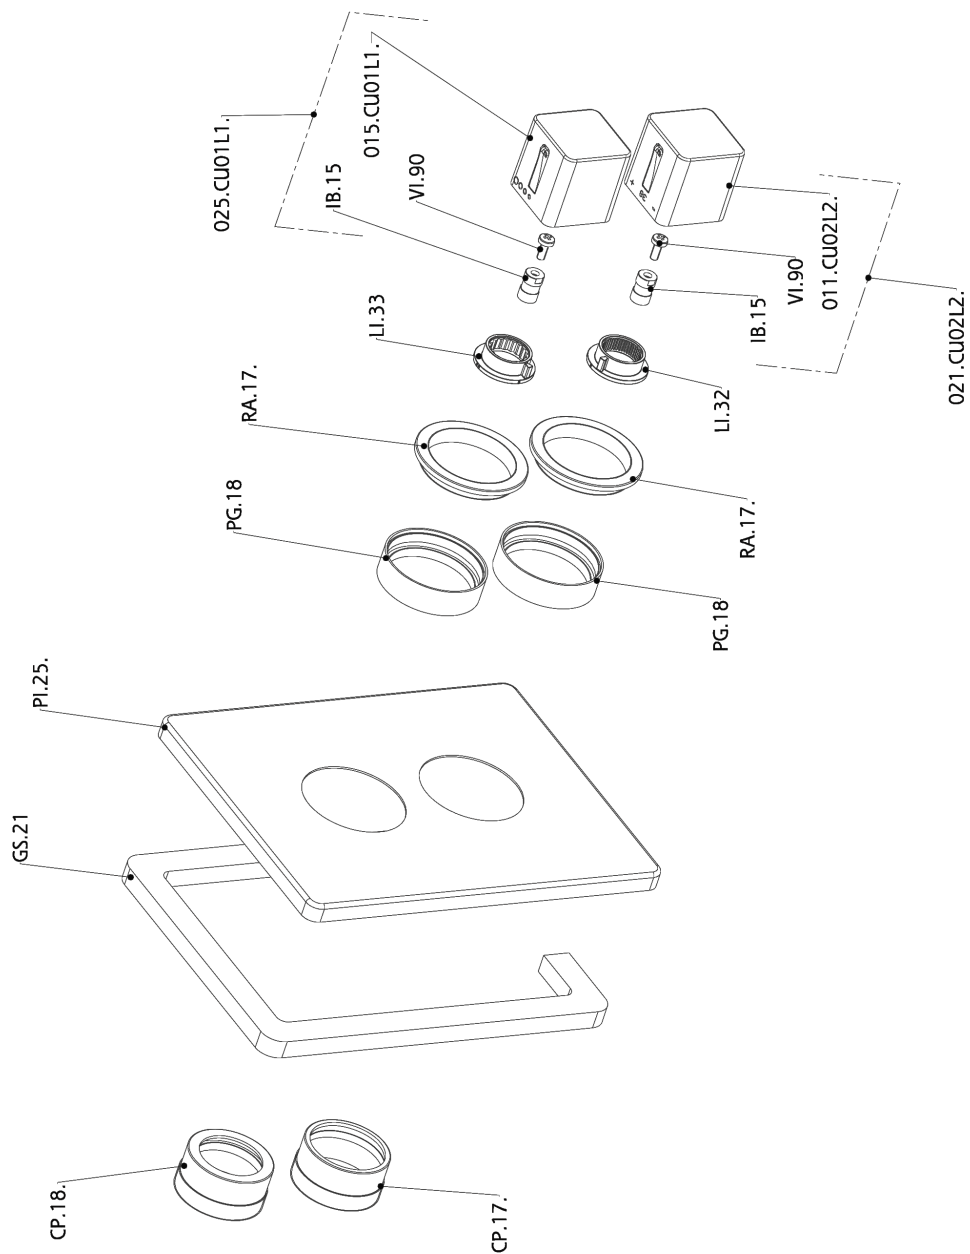

## Exposed part for con.thermo.shower valve 1-outlet CUBIC\_CU007300

MODEL **CU007300**

Exposed part for con.thermo.shower valve  
1-outlet, stop valve, without concealed part, for items  
ZA007301

## Exposed part for con.thermo.shower valve 1-outlet CUBIC\_CU007300

CU007300

<https://en.cisal.it/exposed-part-for-con-thermo-shower-valve-1-outlet-cubic-cu007300>

## Concealed thermostatic shower valve, 1-outlet CONCEALED\_ZA007301

MODEL **ZA007301**

Concealed thermostatic shower valve,  
1-outlet, Stopvalve with 1/2" outlet, without trim kit

AVAILABLE FINISHINGS

CHARACTERISTICS

Concealed **1**  
 Cartridge Spare Parts **24.04A.PP**  
**8x20 Plus P Thermostatic Valve**

Piastra/Plate/Plaque/Platte/Placa  
 2-3mm: XX 25-40 YY 76-91  
 10mm: XX 16-31 YY 65-80