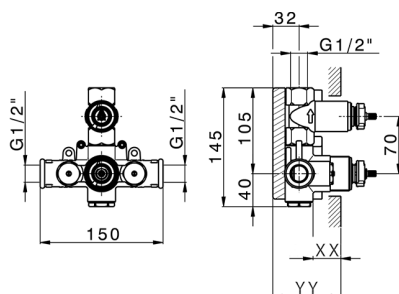

## Exposed part for con.thermo.shower valve 1-outlet CUBIC\_CU007300

CU007300

<https://en.cisal.it/exposed-part-for-con-thermo-shower-valve-1-outlet-cubic-cu007300>

## Concealed thermostatic shower valve, 1-outlet CONCEALED\_ZA007301

MODEL **ZA007301**

Concealed thermostatic shower valve,  
1-outlet, Stopvalve with 1/2" outlet, without trim kit

AVAILABLE FINISHINGS

CHARACTERISTICS

Concealed **1**  
 Cartridge Spare Parts **24.04A.PP**  
**8x20 Plus P Thermostatic Valve**

Piastra/Plate/Plaque/Platte/Placa  
 2-3mm: XX 25-40 YY 76-91  
 10mm: XX 16-31 YY 65-80