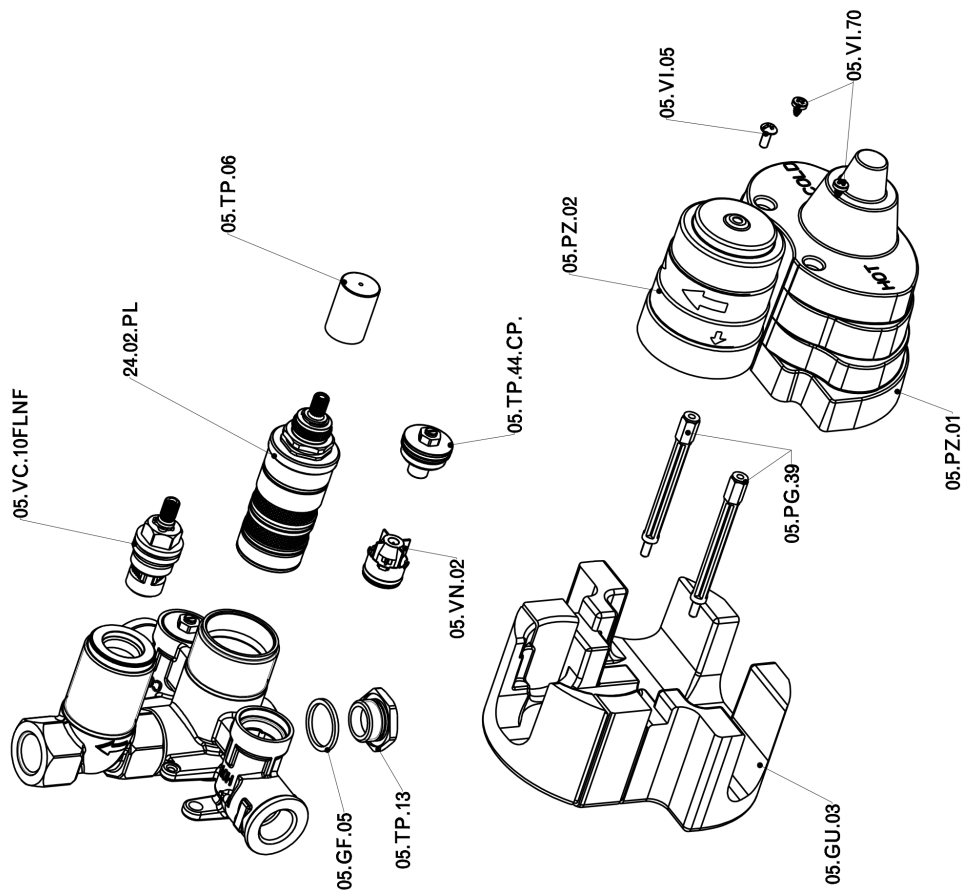

Exposed part for con.thermo.shower valve 1-outlet CUBIC_CU007300

CU007300

<https://en.cisal.it/exposed-part-for-con-thermo-shower-valve-1-outlet-cubic-cu007300>

Concealed thermostatic shower valve, 1-outlet CONCEALED_ZA007301

ZA007301

<https://en.cisal.it/concealed-thermostatic-shower-valve-1-outlet-concealed-za007301>

2024-12-22