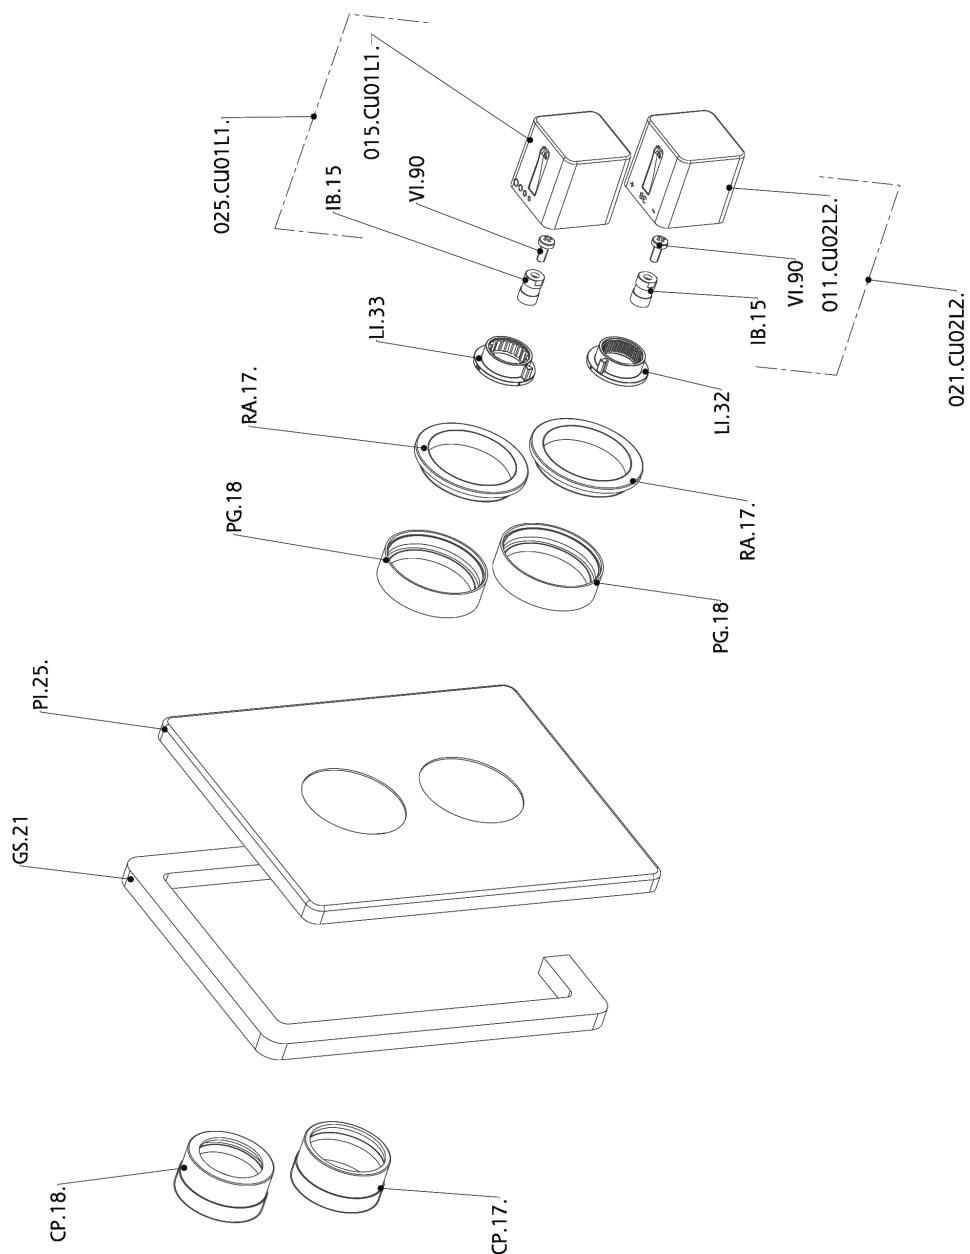

Exposed part for con.thermo.shower valve 1-outlet CUBIC_CU007300

CU007300

<https://en.cisal.it/exposed-part-for-con-thermo-shower-valve-1-outlet-cubic-cu007300>

Concealed thermostatic shower valve, 1-outlet CONCEALED_ZA007301

ZA007301

<https://en.cisal.it/concealed-thermostatic-shower-valve-1-outlet-concealed-za007301>

2024-12-22